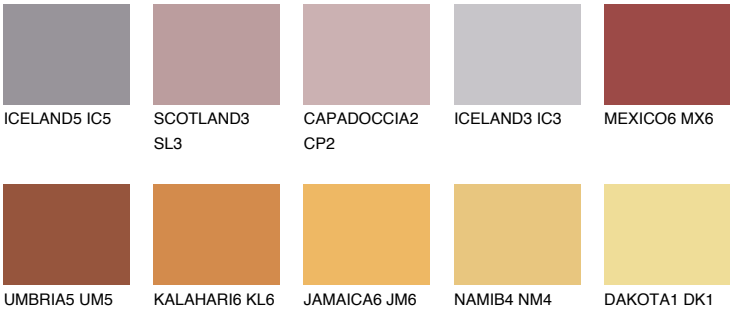

COLOUR DETAILS

RUBY CRYSTAL

19%

Matching colours

COLOURS

INTENSE

For more information on plasters and paints, go to www.ceresit.en

*The presented colours refer to plasters and paints offered by Ceresit. Due to the use of digital techniques, the presented colours might not represent the original ones, thus they cannot be considered as a reliable colour presentation. We recommend checking the authentic colour samples.