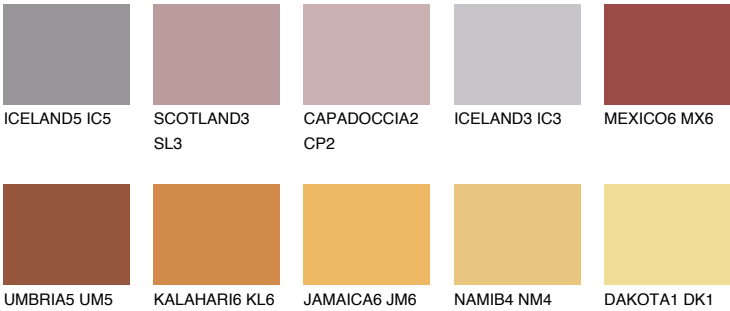

# COLOUR DETAILS

## RUBY CRYSTAL

19%

### Matching colours

#### COLOURS