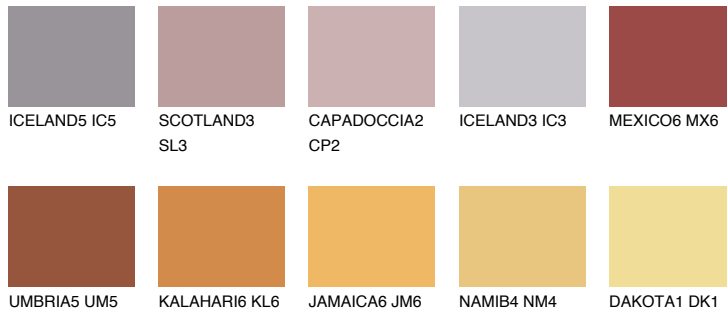

COLOUR DETAILS

RUBY CRYSTAL

19%

Matching colours

COLOURS

INTENSE

For more information on plasters and paints, go to www.ceresit.en

*The presented colours refer to plasters and paints offered by Ceresit. Due to the use of digital techniques, the presented colours might not represent the original ones, thus they cannot be considered as a reliable colour presentation. We recommend checking the authentic colour samples.