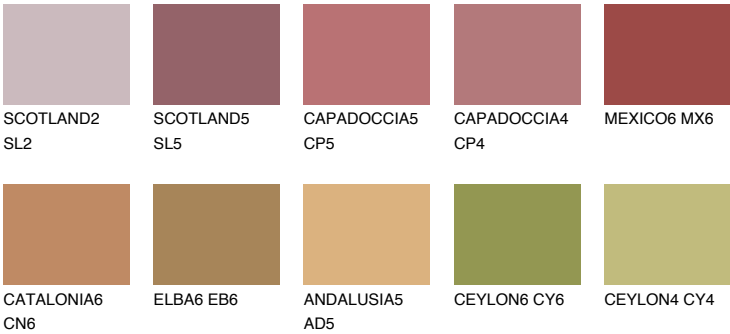

RUBY BRICK

☀ 11%

Matching colours

COLOURS

INTENSE

For more information on plasters and paints, go to www.ceresit.en

*The presented colours refer to plasters and paints offered by Ceresit. Due to the use of digital techniques, the presented colours might not represent the original ones, thus they cannot be considered as a reliable colour presentation. We recommend checking the authentic colour samples.