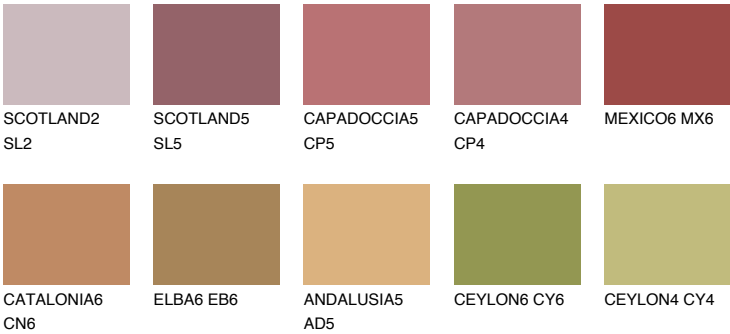

## RUBY BRICK

☀ 11%

### Matching colours

#### COLOURS

#### INTENSE

For more information on plasters and paints, go to [www.ceresit.en](http://www.ceresit.en)

\*The presented colours refer to plasters and paints offered by Ceresit. Due to the use of digital techniques, the presented colours might not represent the original ones, thus they cannot be considered as a reliable colour presentation. We recommend checking the authentic colour samples.