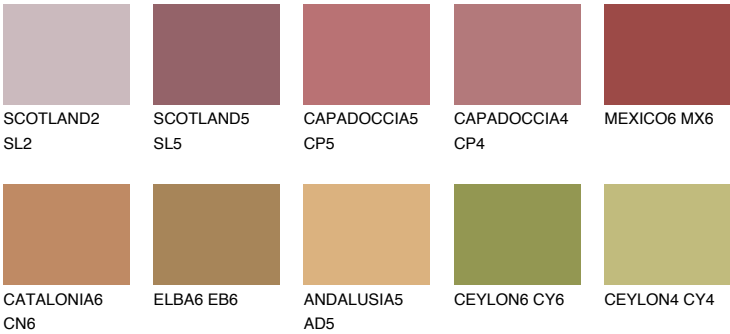

RUBY BRICK

11%

Matching colours

COLOURS

INTENSE

For more information on plasters and paints, go to www.ceresit.en

*The presented colours refer to plasters and paints offered by Ceresit. Due to the use of digital techniques, the presented colours might not represent the original ones, thus they cannot be considered as a reliable colour presentation. We recommend checking the authentic colour samples.