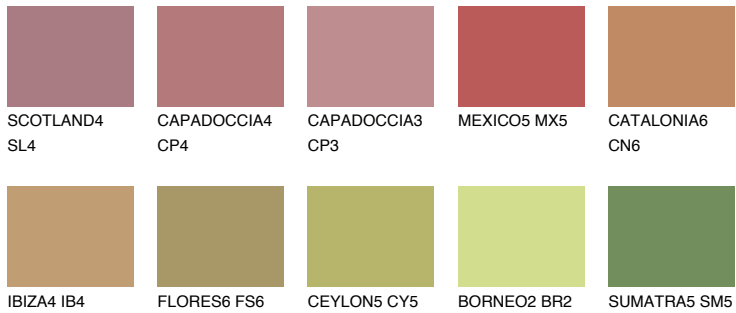

COLOUR DETAILS

QUARTZ SAND

☀ 16%

Matching colours

COLOURS

INTENSE

For more information on plasters and paints, go to www.ceresit.en

*The presented colours refer to plasters and paints offered by Ceresit. Due to the use of digital techniques, the presented colours might not represent the original ones, thus they cannot be considered as a reliable colour presentation. We recommend checking the authentic colour samples.