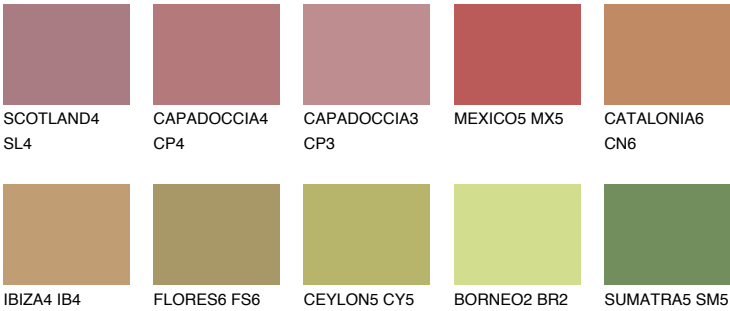

COLOUR DETAILS

QUARTZ SAND

16%

Matching colours

COLOURS

INTENSE

For more information on plasters and paints, go to www.ceresit.en

*The presented colours refer to plasters and paints offered by Ceresit. Due to the use of digital techniques, the presented colours might not represent the original ones, thus they cannot be considered as a reliable colour presentation. We recommend checking the authentic colour samples.