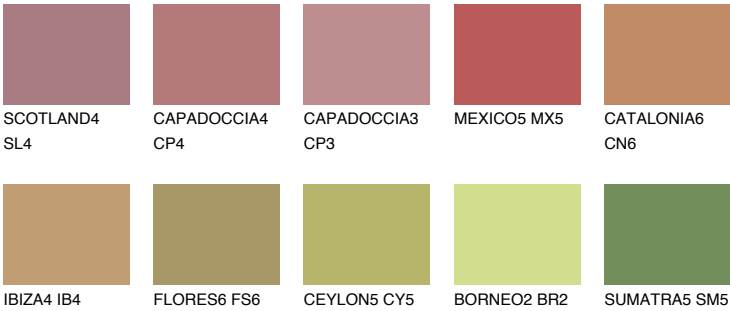

## QUARTZ SAND

☀ 16%

### Matching colours

#### COLOURS

#### INTENSE

For more information on plasters and paints, go to [www.ceresit.en](http://www.ceresit.en)

\*The presented colours refer to plasters and paints offered by Ceresit. Due to the use of digital techniques, the presented colours might not represent the original ones, thus they cannot be considered as a reliable colour presentation. We recommend checking the authentic colour samples.