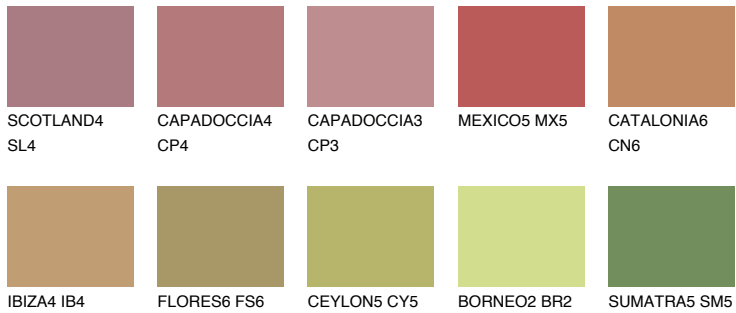

COLOUR DETAILS

QUARTZ SAND

16%

Matching colours

COLOURS

INTENSE

For more information on plasters and paints, go to www.ceresit.en

*The presented colours refer to plasters and paints offered by Ceresit. Due to the use of digital techniques, the presented colours might not represent the original ones, thus they cannot be considered as a reliable colour presentation. We recommend checking the authentic colour samples.