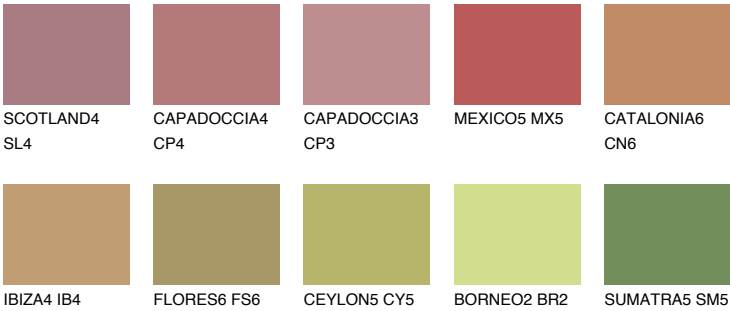

QUARTZ SAND

☀ 16%

Matching colours

COLOURS

INTENSE

For more information on plasters and paints, go to www.ceresit.en

*The presented colours refer to plasters and paints offered by Ceresit. Due to the use of digital techniques, the presented colours might not represent the original ones, thus they cannot be considered as a reliable colour presentation. We recommend checking the authentic colour samples.