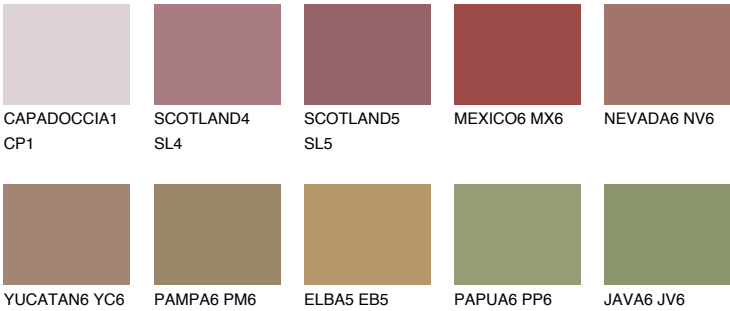

QUARTZ ROCK

10%

Matching colours

COLOURS

INTENSE

For more information on plasters and paints, go to www.ceresit.en

*The presented colours refer to plasters and paints offered by Ceresit. Due to the use of digital techniques, the presented colours might not represent the original ones, thus they cannot be considered as a reliable colour presentation. We recommend checking the authentic colour samples.