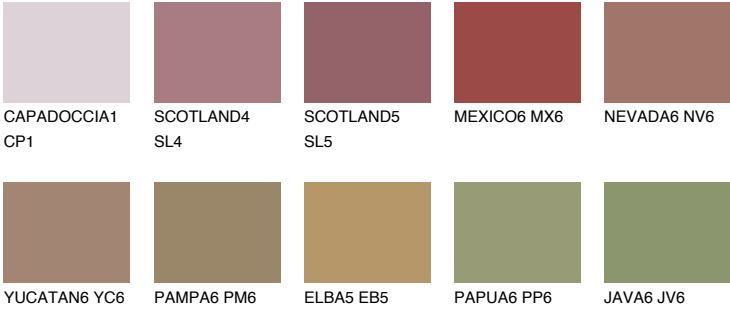

QUARTZ ROCK

10%

Matching colours

COLOURS

INTENSE

For more information on plasters and paints, go to www.ceresit.en

*The presented colours refer to plasters and paints offered by Ceresit. Due to the use of digital techniques, the presented colours might not represent the original ones, thus they cannot be considered as a reliable colour presentation. We recommend checking the authentic colour samples.