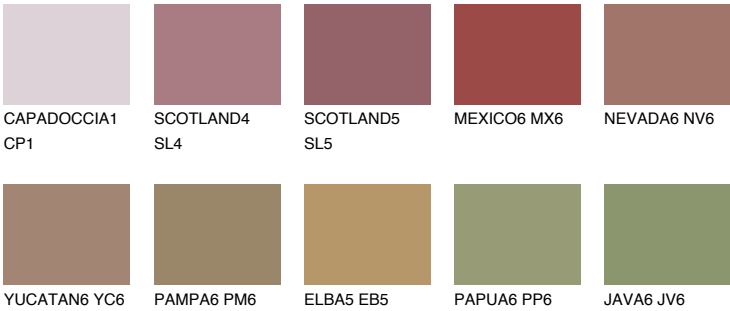

QUARTZ ROCK

☀️ 10%

Matching colours

COLOURS

INTENSE

For more information on plasters and paints, go to www.ceresit.en

*The presented colours refer to plasters and paints offered by Ceresit. Due to the use of digital techniques, the presented colours might not represent the original ones, thus they cannot be considered as a reliable colour presentation. We recommend checking the authentic colour samples.