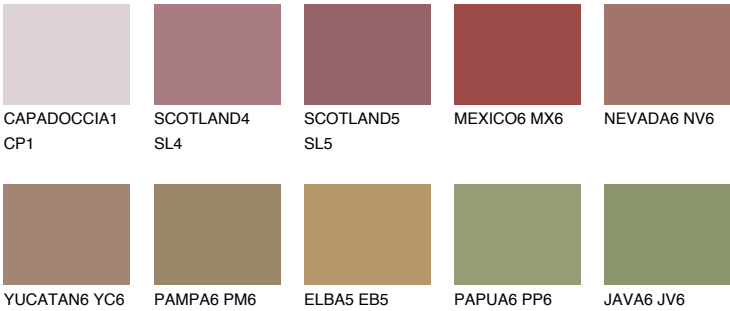

## QUARTZ ROCK

☀️ 10%

### Matching colours

#### COLOURS

#### INTENSE

For more information on plasters and paints, go to [www.ceresit.en](http://www.ceresit.en)

\*The presented colours refer to plasters and paints offered by Ceresit. Due to the use of digital techniques, the presented colours might not represent the original ones, thus they cannot be considered as a reliable colour presentation. We recommend checking the authentic colour samples.