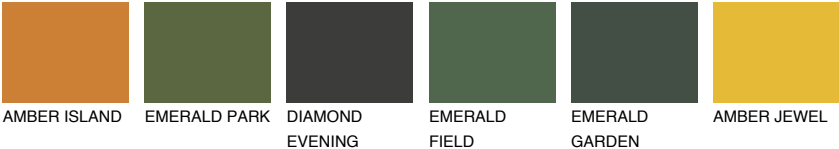

QUARTZ ROCK

10%

Matching colours

COLOURS

INTENSE

For more information on plasters and paints, go to www.ceresit.en

*The presented colours refer to plasters and paints offered by Ceresit. Due to the use of digital techniques, the presented colours might not represent the original ones, thus they cannot be considered as a reliable colour presentation. We recommend checking the authentic colour samples.