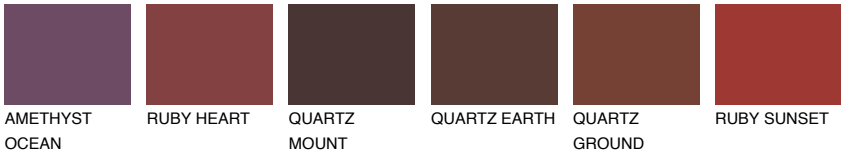

QUARTZ MOUNT

6%

Matching colours

COLOURS

INTENSE

For more information on plasters and paints, go to www.ceresit.en

*The presented colours refer to plasters and paints offered by Ceresit. Due to the use of digital techniques, the presented colours might not represent the original ones, thus they cannot be considered as a reliable colour presentation. We recommend checking the authentic colour samples.