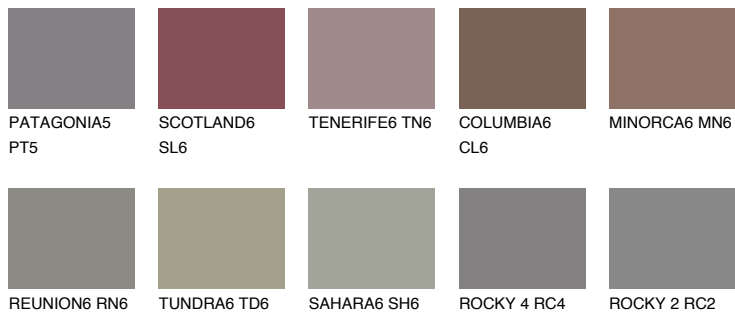

QUARTZ MOUNT

6%

Matching colours

COLOURS

INTENSE

For more information on plasters and paints, go to www.ceresit.en

*The presented colours refer to plasters and paints offered by Ceresit. Due to the use of digital techniques, the presented colours might not represent the original ones, thus they cannot be considered as a reliable colour presentation. We recommend checking the authentic colour samples.