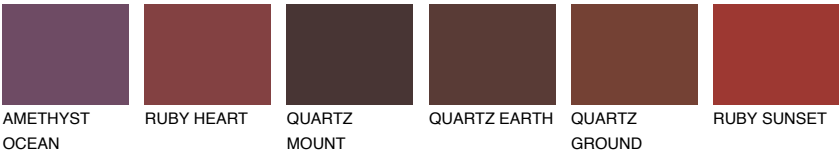

QUARTZ MOUNT

6%

Matching colours

COLOURS

INTENSE

For more information on plasters and paints, go to www.ceresit.en

*The presented colours refer to plasters and paints offered by Ceresit. Due to the use of digital techniques, the presented colours might not represent the original ones, thus they cannot be considered as a reliable colour presentation. We recommend checking the authentic colour samples.