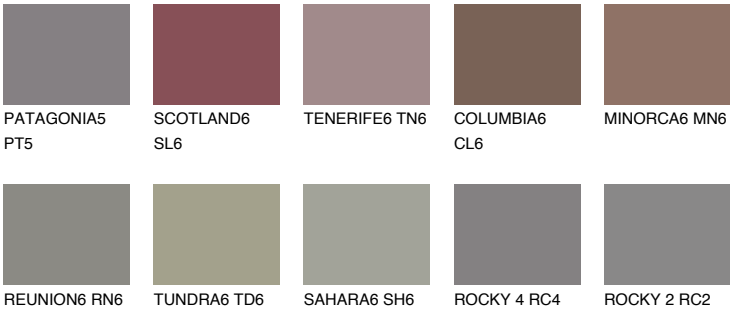

QUARTZ MOUNT

6%

Matching colours

COLOURS

INTENSE

For more information on plasters and paints, go to www.ceresit.en

*The presented colours refer to plasters and paints offered by Ceresit. Due to the use of digital techniques, the presented colours might not represent the original ones, thus they cannot be considered as a reliable colour presentation. We recommend checking the authentic colour samples.