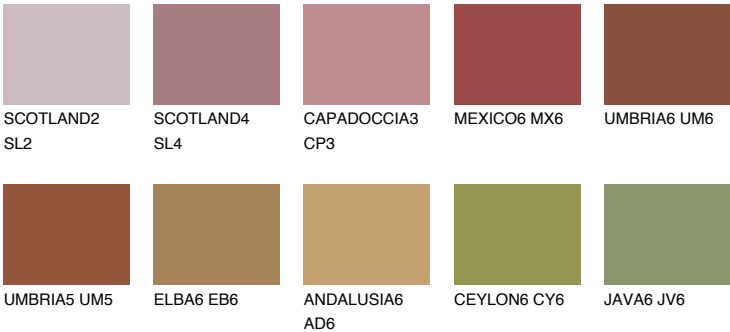

QUARTZ GROUND

☀ 10%

Matching colours

COLOURS

INTENSE

For more information on plasters and paints, go to www.ceresit.en

*The presented colours refer to plasters and paints offered by Ceresit. Due to the use of digital techniques, the presented colours might not represent the original ones, thus they cannot be considered as a reliable colour presentation. We recommend checking the authentic colour samples.