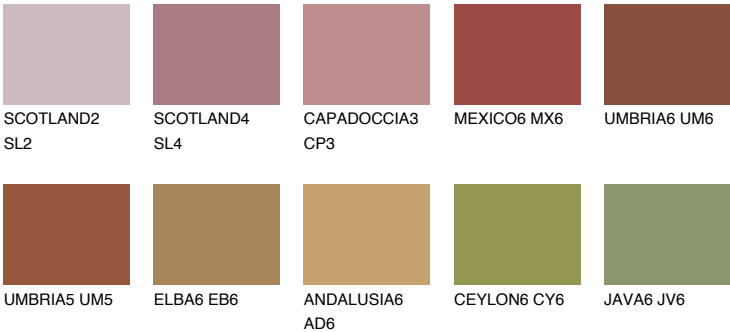

## QUARTZ GROUND

☀ 10%

### Matching colours

#### COLOURS

#### INTENSE

For more information on plasters and paints, go to [www.ceresit.en](http://www.ceresit.en)

\*The presented colours refer to plasters and paints offered by Ceresit. Due to the use of digital techniques, the presented colours might not represent the original ones, thus they cannot be considered as a reliable colour presentation. We recommend checking the authentic colour samples.