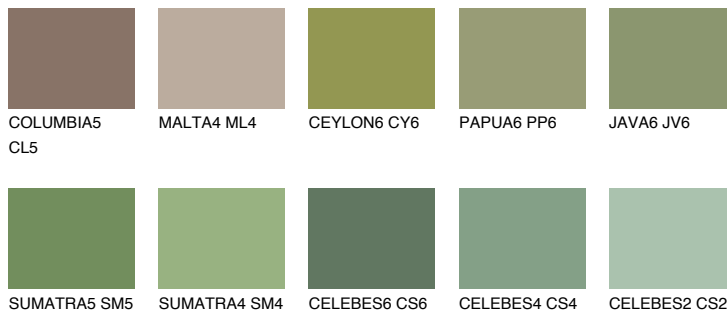

## EMERALD PARK

☀ 15%

### Matching colours

#### COLOURS

#### INTENSE

For more information on plasters and paints, go to [www.ceresit.en](http://www.ceresit.en)

\*The presented colours refer to plasters and paints offered by Ceresit. Due to the use of digital techniques, the presented colours might not represent the original ones, thus they cannot be considered as a reliable colour presentation. We recommend checking the authentic colour samples.