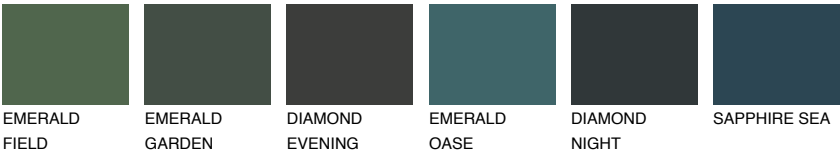

EMERALD PARK

☀️ 15%

Matching colours

COLOURS

INTENSE

For more information on plasters and paints, go to www.ceresit.en

*The presented colours refer to plasters and paints offered by Ceresit. Due to the use of digital techniques, the presented colours might not represent the original ones, thus they cannot be considered as a reliable colour presentation. We recommend checking the authentic colour samples.