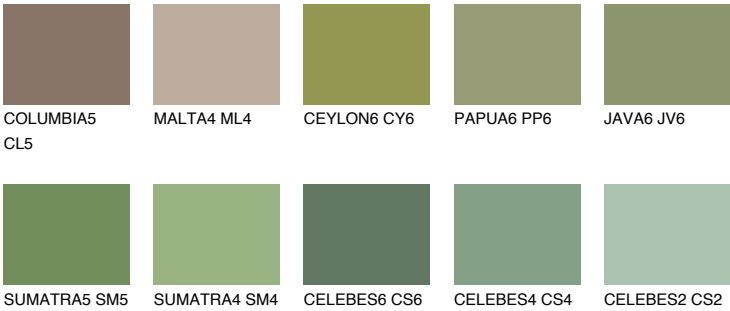

EMERALD PARK

☀️ 15%

Matching colours

COLOURS

INTENSE

For more information on plasters and paints, go to www.ceresit.en

*The presented colours refer to plasters and paints offered by Ceresit. Due to the use of digital techniques, the presented colours might not represent the original ones, thus they cannot be considered as a reliable colour presentation. We recommend checking the authentic colour samples.