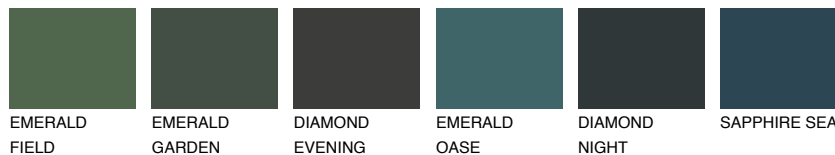

EMERALD PARK

☀ 15%

Matching colours

COLOURS

INTENSE

For more information on plasters and paints, go to www.ceresit.en

*The presented colours refer to plasters and paints offered by Ceresit. Due to the use of digital techniques, the presented colours might not represent the original ones, thus they cannot be considered as a reliable colour presentation. We recommend checking the authentic colour samples.