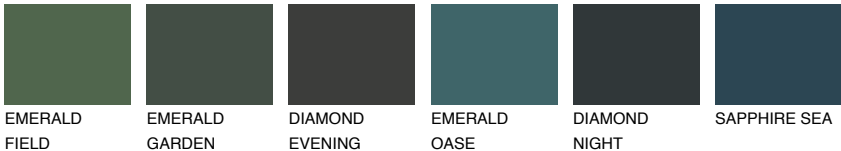

EMERALD PARK

☀ 15%

Matching colours

COLOURS

INTENSE

For more information on plasters and paints, go to www.ceresit.en

*The presented colours refer to plasters and paints offered by Ceresit. Due to the use of digital techniques, the presented colours might not represent the original ones, thus they cannot be considered as a reliable colour presentation. We recommend checking the authentic colour samples.