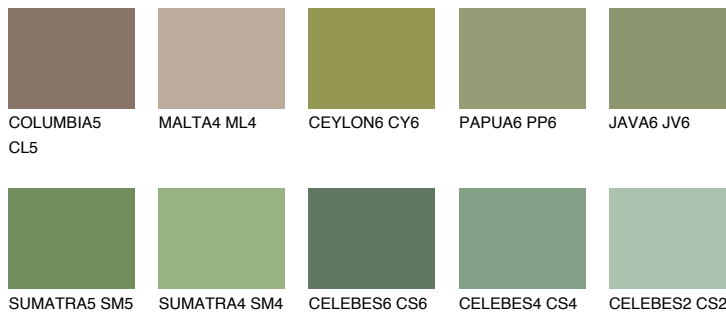

EMERALD PARK

☀ 15%

Matching colours

COLOURS

INTENSE

For more information on plasters and paints, go to www.ceresit.en

*The presented colours refer to plasters and paints offered by Ceresit. Due to the use of digital techniques, the presented colours might not represent the original ones, thus they cannot be considered as a reliable colour presentation. We recommend checking the authentic colour samples.