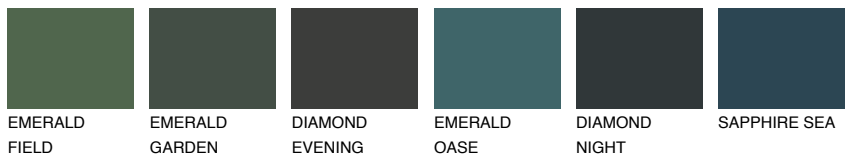

COLOUR DETAILS

EMERALD PARK

☀ 15%

Matching colours

COLOURS

INTENSE

For more information on plasters and paints, go to www.ceresit.en

*The presented colours refer to plasters and paints offered by Ceresit. Due to the use of digital techniques, the presented colours might not represent the original ones, thus they cannot be considered as a reliable colour presentation. We recommend checking the authentic colour samples.