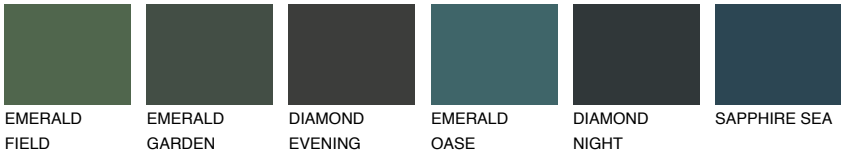

EMERALD PARK

☀️ 15%

Matching colours

COLOURS

INTENSE

For more information on plasters and paints, go to www.ceresit.en

*The presented colours refer to plasters and paints offered by Ceresit. Due to the use of digital techniques, the presented colours might not represent the original ones, thus they cannot be considered as a reliable colour presentation. We recommend checking the authentic colour samples.