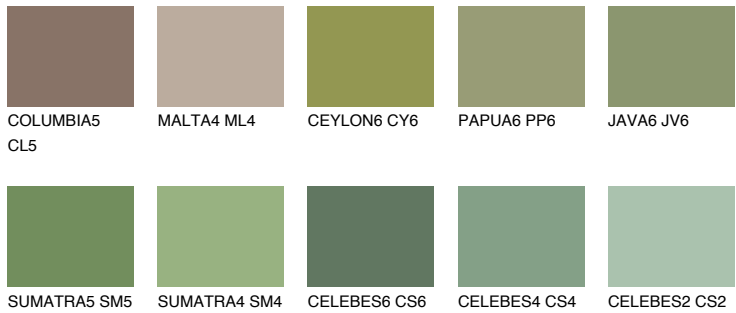

COLOUR DETAILS

EMERALD PARK

☀ 15%

Matching colours

COLOURS

INTENSE

For more information on plasters and paints, go to www.ceresit.en

*The presented colours refer to plasters and paints offered by Ceresit. Due to the use of digital techniques, the presented colours might not represent the original ones, thus they cannot be considered as a reliable colour presentation. We recommend checking the authentic colour samples.