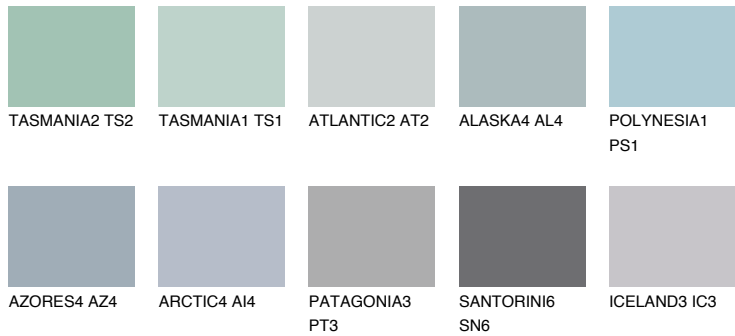

COLOUR DETAILS

ATLANTIC5 AT5

42% TSR 39%

Matching colours

COLOURS

INTENSE

For more information on plasters and paints, go to www.ceresit.en

*The presented colours refer to plasters and paints offered by Ceresit. Due to the use of digital techniques, the presented colours might not represent the original ones, thus they cannot be considered as a reliable colour presentation. We recommend checking the authentic colour samples.