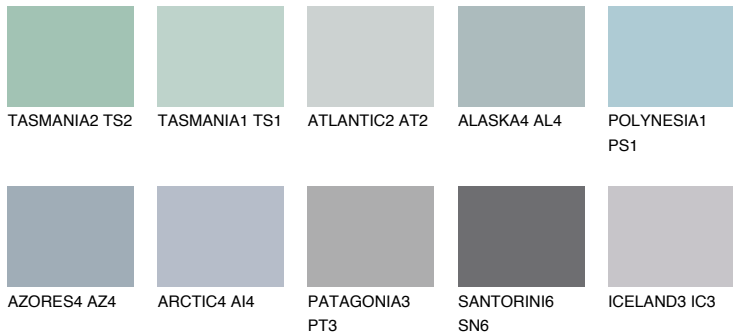

COLOUR DETAILS

ATLANTIC5 AT5

42% TSR 39%

Matching colours

COLOURS

INTENSE

For more information on plasters and paints, go to www.ceresit.en

*The presented colours refer to plasters and paints offered by Ceresit. Due to the use of digital techniques, the presented colours might not represent the original ones, thus they cannot be considered as a reliable colour presentation. We recommend checking the authentic colour samples.