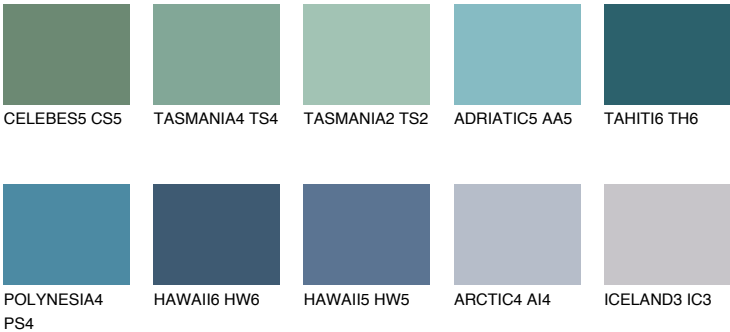

## EMERALD OASE

14%

### Matching colours

#### COLOURS

#### INTENSE

For more information on plasters and paints, go to [www.ceresit.en](http://www.ceresit.en)

\*The presented colours refer to plasters and paints offered by Ceresit. Due to the use of digital techniques, the presented colours might not represent the original ones, thus they cannot be considered as a reliable colour presentation. We recommend checking the authentic colour samples.