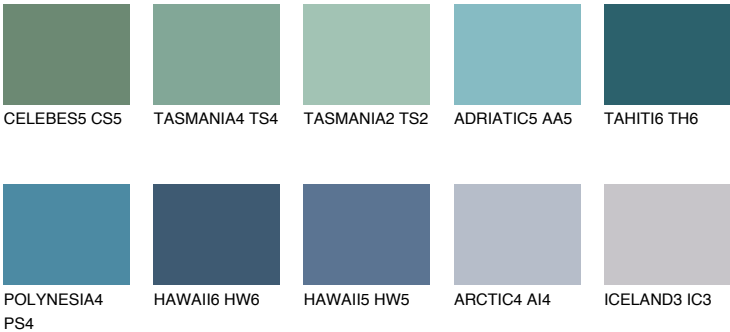

## EMERALD OASE

🌞 14%

### Matching colours

#### COLOURS

#### INTENSE

For more information on plasters and paints, go to [www.ceresit.en](http://www.ceresit.en)

\*The presented colours refer to plasters and paints offered by Ceresit. Due to the use of digital techniques, the presented colours might not represent the original ones, thus they cannot be considered as a reliable colour presentation. We recommend checking the authentic colour samples.