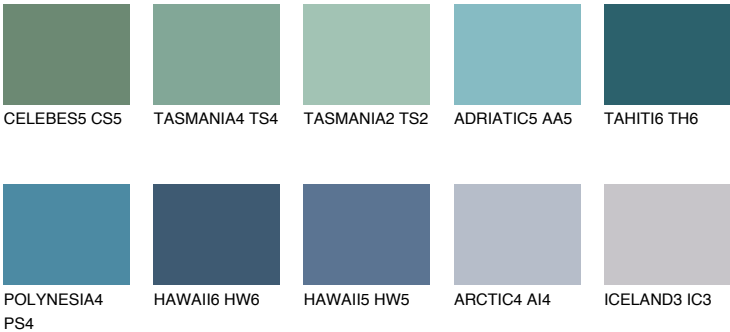

EMERALD OASE

14%

Matching colours

COLOURS

INTENSE

For more information on plasters and paints, go to www.ceresit.en

*The presented colours refer to plasters and paints offered by Ceresit. Due to the use of digital techniques, the presented colours might not represent the original ones, thus they cannot be considered as a reliable colour presentation. We recommend checking the authentic colour samples.