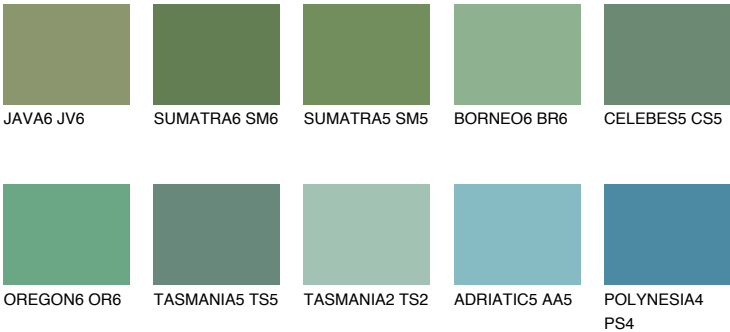

EMERALD LAND

15%

Matching colours

COLOURS

INTENSE

For more information on plasters and paints, go to www.ceresit.en

*The presented colours refer to plasters and paints offered by Ceresit. Due to the use of digital techniques, the presented colours might not represent the original ones, thus they cannot be considered as a reliable colour presentation. We recommend checking the authentic colour samples.