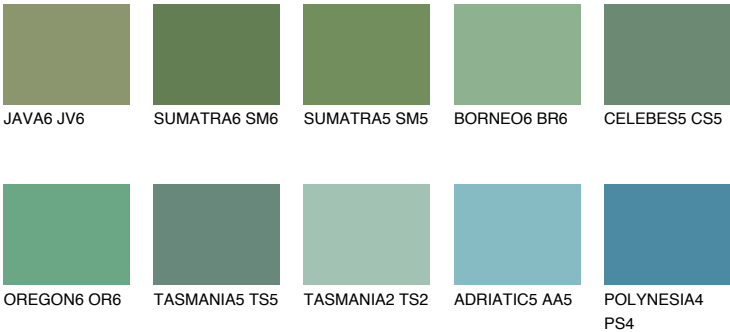

## EMERALD LAND

15%

### Matching colours

#### COLOURS

#### INTENSE

For more information on plasters and paints, go to [www.ceresit.en](http://www.ceresit.en)

\*The presented colours refer to plasters and paints offered by Ceresit. Due to the use of digital techniques, the presented colours might not represent the original ones, thus they cannot be considered as a reliable colour presentation. We recommend checking the authentic colour samples.