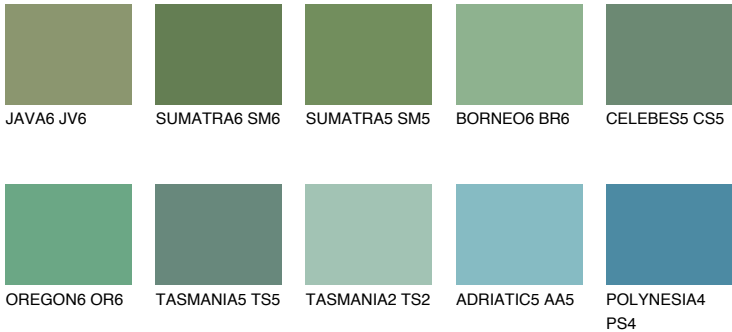

EMERALD LAND

15%

Matching colours

COLOURS

INTENSE

For more information on plasters and paints, go to www.ceresit.en

*The presented colours refer to plasters and paints offered by Ceresit. Due to the use of digital techniques, the presented colours might not represent the original ones, thus they cannot be considered as a reliable colour presentation. We recommend checking the authentic colour samples.