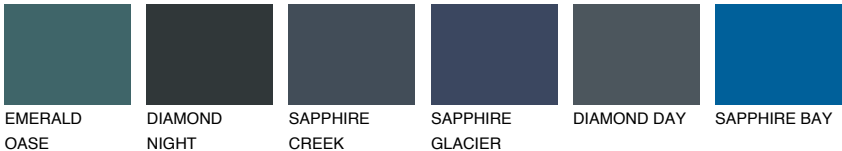

EMERALD LAND

15%

Matching colours

COLOURS

INTENSE

For more information on plasters and paints, go to www.ceresit.en

*The presented colours refer to plasters and paints offered by Ceresit. Due to the use of digital techniques, the presented colours might not represent the original ones, thus they cannot be considered as a reliable colour presentation. We recommend checking the authentic colour samples.