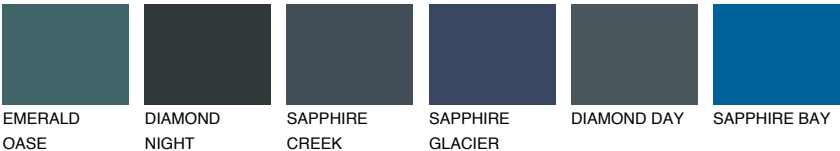

EMERALD LAND

15%

Matching colours

COLOURS

INTENSE

For more information on plasters and paints, go to www.ceresit.en

*The presented colours refer to plasters and paints offered by Ceresit. Due to the use of digital techniques, the presented colours might not represent the original ones, thus they cannot be considered as a reliable colour presentation. We recommend checking the authentic colour samples.