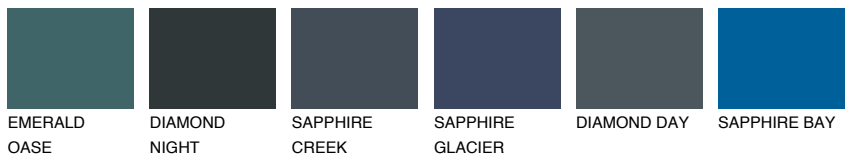

COLOUR DETAILS

EMERALD LAND

15%

Matching colours

COLOURS

INTENSE

For more information on plasters and paints, go to www.ceresit.en

*The presented colours refer to plasters and paints offered by Ceresit. Due to the use of digital techniques, the presented colours might not represent the original ones, thus they cannot be considered as a reliable colour presentation. We recommend checking the authentic colour samples.