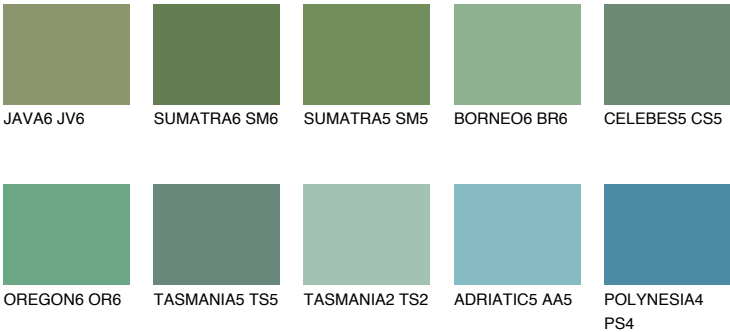

EMERALD LAND

☀️ 15%

Matching colours

COLOURS

INTENSE

For more information on plasters and paints, go to www.ceresit.en

*The presented colours refer to plasters and paints offered by Ceresit. Due to the use of digital techniques, the presented colours might not represent the original ones, thus they cannot be considered as a reliable colour presentation. We recommend checking the authentic colour samples.