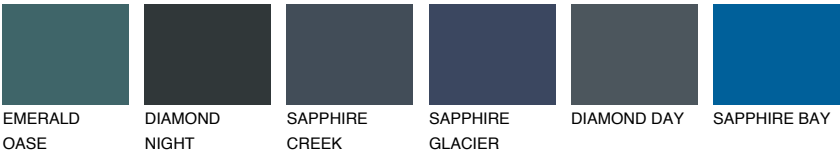

EMERALD LAND

☀️ 15%

Matching colours

COLOURS

INTENSE

For more information on plasters and paints, go to www.ceresit.en

*The presented colours refer to plasters and paints offered by Ceresit. Due to the use of digital techniques, the presented colours might not represent the original ones, thus they cannot be considered as a reliable colour presentation. We recommend checking the authentic colour samples.