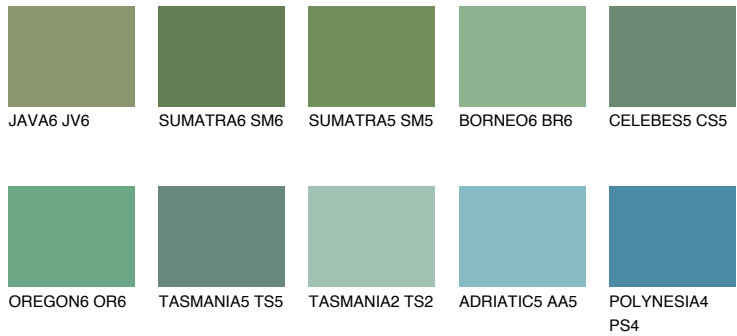

COLOUR DETAILS

EMERALD LAND

15%

Matching colours

COLOURS

INTENSE

For more information on plasters and paints, go to www.ceresit.en

*The presented colours refer to plasters and paints offered by Ceresit. Due to the use of digital techniques, the presented colours might not represent the original ones, thus they cannot be considered as a reliable colour presentation. We recommend checking the authentic colour samples.