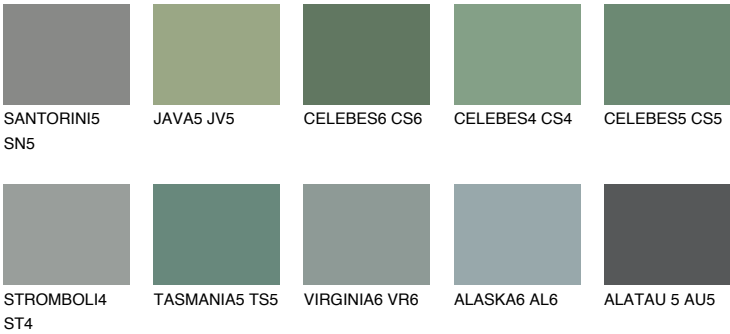

## EMERALD GARDEN

9%

### Matching colours

#### COLOURS

#### INTENSE

For more information on plasters and paints, go to [www.ceresit.en](http://www.ceresit.en)

\*The presented colours refer to plasters and paints offered by Ceresit. Due to the use of digital techniques, the presented colours might not represent the original ones, thus they cannot be considered as a reliable colour presentation. We recommend checking the authentic colour samples.