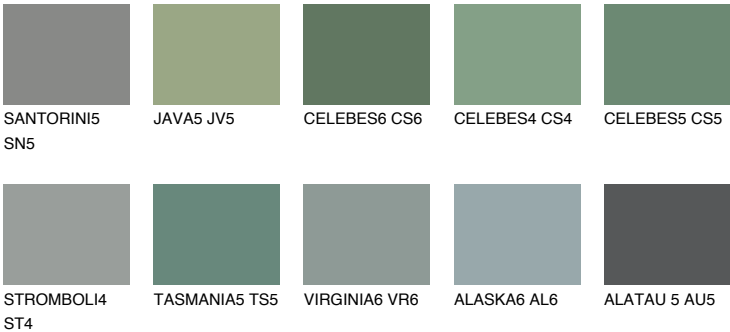

## EMERALD GARDEN

9%

### Matching colours

#### COLOURS

#### INTENSE

For more information on plasters and paints, go to [www.ceresit.en](http://www.ceresit.en)

\*The presented colours refer to plasters and paints offered by Ceresit. Due to the use of digital techniques, the presented colours might not represent the original ones, thus they cannot be considered as a reliable colour presentation. We recommend checking the authentic colour samples.