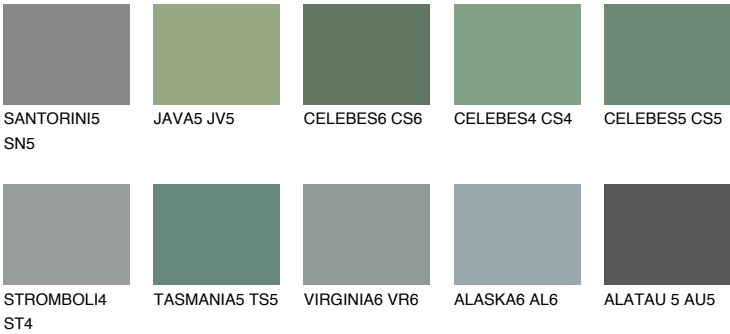

EMERALD GARDEN

9%

Matching colours

COLOURS

INTENSE

For more information on plasters and paints, go to www.ceresit.en

*The presented colours refer to plasters and paints offered by Ceresit. Due to the use of digital techniques, the presented colours might not represent the original ones, thus they cannot be considered as a reliable colour presentation. We recommend checking the authentic colour samples.