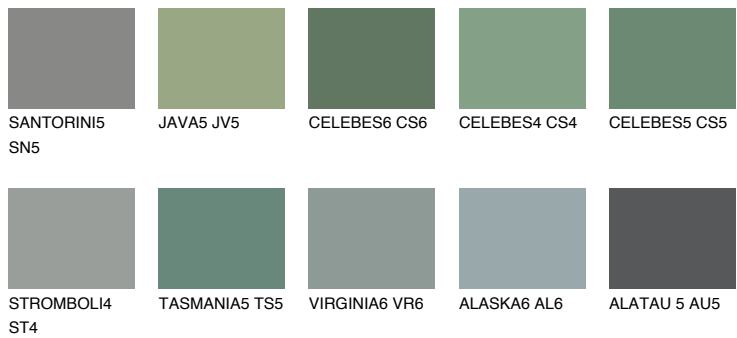

## EMERALD GARDEN

9%

### Matching colours

#### COLOURS

#### INTENSE

For more information on plasters and paints, go to [www.ceresit.en](http://www.ceresit.en)

\*The presented colours refer to plasters and paints offered by Ceresit. Due to the use of digital techniques, the presented colours might not represent the original ones, thus they cannot be considered as a reliable colour presentation. We recommend checking the authentic colour samples.