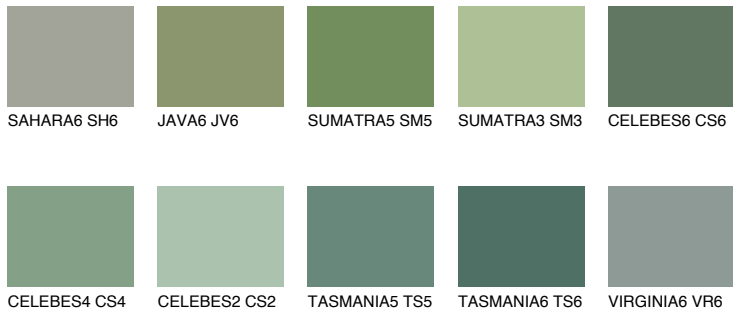

COLOUR DETAILS

EMERALD FIELD

14%

Matching colours

COLOURS

INTENSE

For more information on plasters and paints, go to www.ceresit.en

*The presented colours refer to plasters and paints offered by Ceresit. Due to the use of digital techniques, the presented colours might not represent the original ones, thus they cannot be considered as a reliable colour presentation. We recommend checking the authentic colour samples.