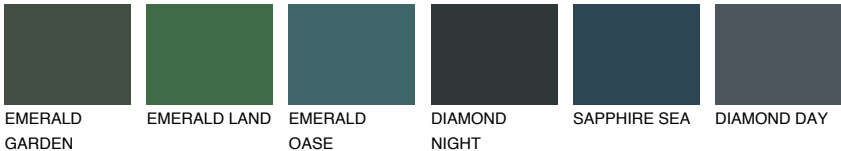

EMERALD FIELD

14%

Matching colours

COLOURS

INTENSE

For more information on plasters and paints, go to www.ceresit.en

*The presented colours refer to plasters and paints offered by Ceresit. Due to the use of digital techniques, the presented colours might not represent the original ones, thus they cannot be considered as a reliable colour presentation. We recommend checking the authentic colour samples.