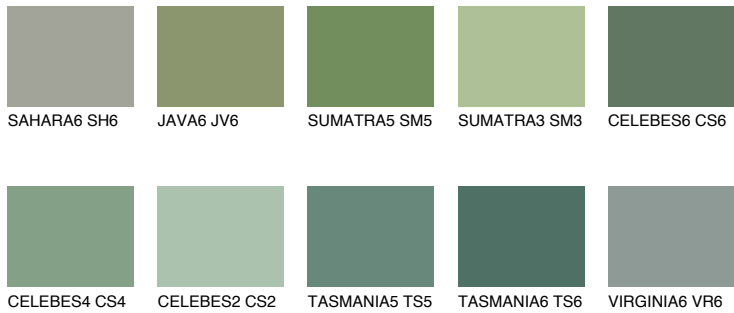

COLOUR DETAILS

EMERALD FIELD

14%

Matching colours

COLOURS

INTENSE

For more information on plasters and paints, go to www.ceresit.en

*The presented colours refer to plasters and paints offered by Ceresit. Due to the use of digital techniques, the presented colours might not represent the original ones, thus they cannot be considered as a reliable colour presentation. We recommend checking the authentic colour samples.