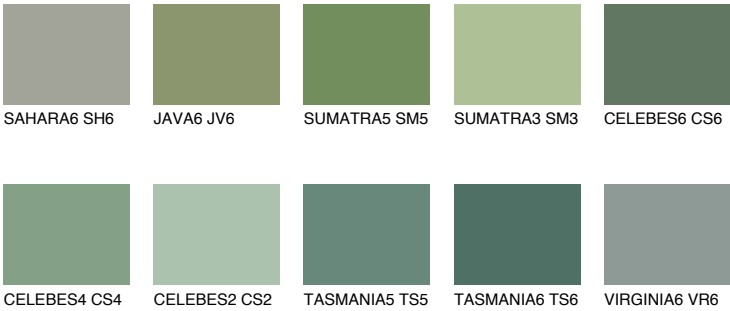

EMERALD FIELD

14%

Matching colours

COLOURS

INTENSE

For more information on plasters and paints, go to www.ceresit.en

*The presented colours refer to plasters and paints offered by Ceresit. Due to the use of digital techniques, the presented colours might not represent the original ones, thus they cannot be considered as a reliable colour presentation. We recommend checking the authentic colour samples.