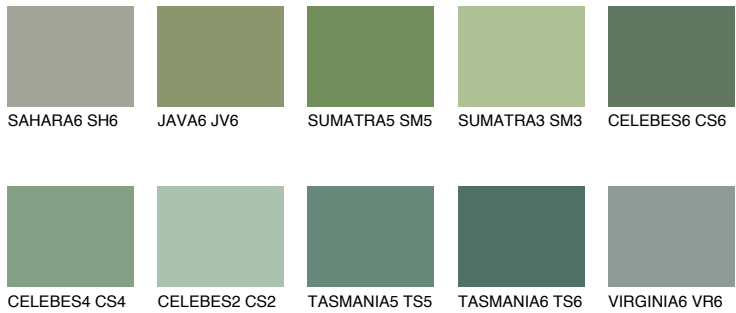

# COLOUR DETAILS

## EMERALD FIELD

14%

### Matching colours

#### COLOURS