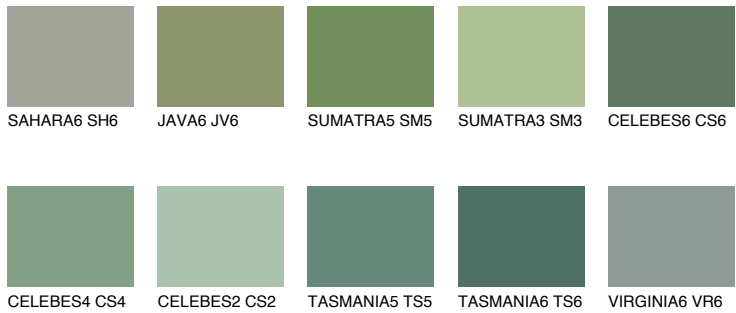

# COLOUR DETAILS

## EMERALD FIELD

☀️ 14%

### Matching colours

#### COLOURS