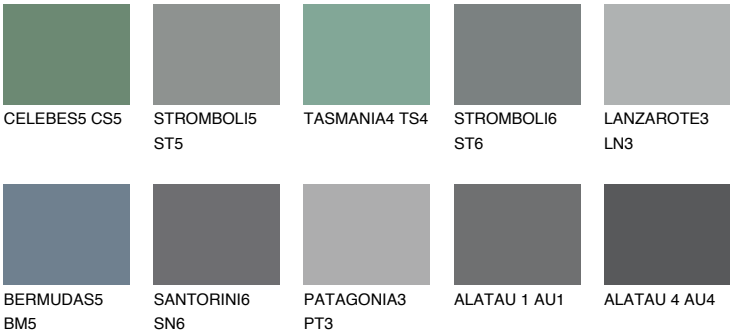

## DIAMOND SHADOW

☾ 11%

### Matching colours

#### COLOURS

#### INTENSE

For more information on plasters and paints, go to [www.ceresit.en](http://www.ceresit.en)

\*The presented colours refer to plasters and paints offered by Ceresit. Due to the use of digital techniques, the presented colours might not represent the original ones, thus they cannot be considered as a reliable colour presentation. We recommend checking the authentic colour samples.