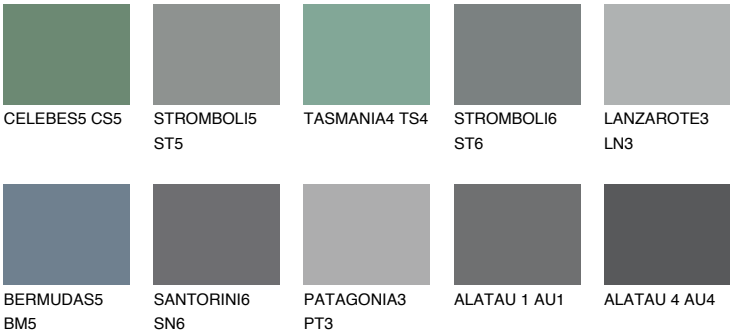

DIAMOND SHADOW

☾ 11%

Matching colours

COLOURS

INTENSE

For more information on plasters and paints, go to www.ceresit.en

*The presented colours refer to plasters and paints offered by Ceresit. Due to the use of digital techniques, the presented colours might not represent the original ones, thus they cannot be considered as a reliable colour presentation. We recommend checking the authentic colour samples.