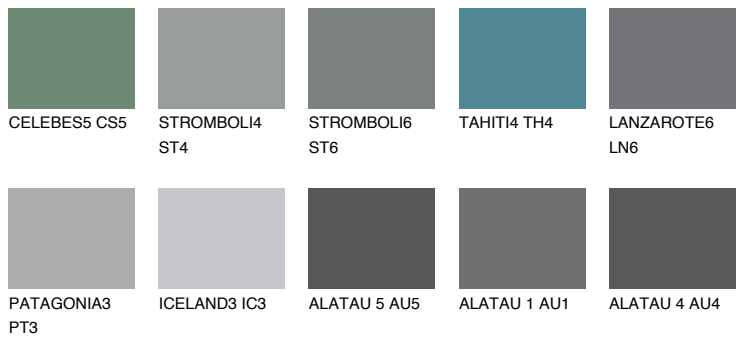

# COLOUR DETAILS

### Matching colours

#### COLOURS

#### INTENSE

For more information on plasters and paints, go to [www.ceresit.en](http://www.ceresit.en)

\*The presented colours refer to plasters and paints offered by Ceresit. Due to the use of digital techniques, the presented colours might not represent the original ones, thus they cannot be considered as a reliable colour presentation. We recommend checking the authentic colour samples.