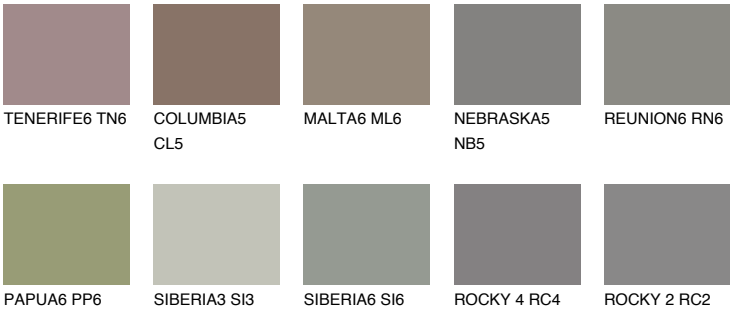

DIAMOND MORNING

☀ 14%

Matching colours

COLOURS

INTENSE

For more information on plasters and paints, go to www.ceresit.en

*The presented colours refer to plasters and paints offered by Ceresit. Due to the use of digital techniques, the presented colours might not represent the original ones, thus they cannot be considered as a reliable colour presentation. We recommend checking the authentic colour samples.