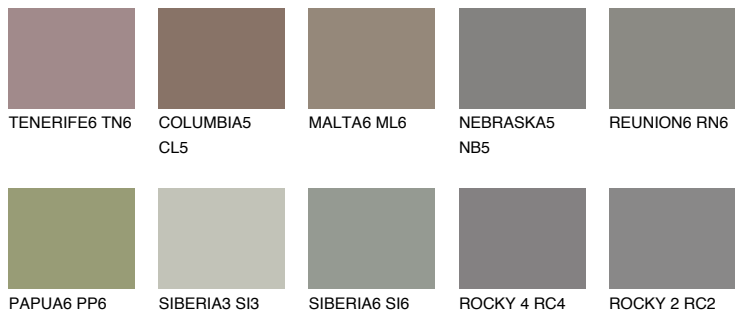

COLOUR DETAILS

DIAMOND MORNING

☀ 14%

Matching colours

COLOURS

INTENSE

For more information on plasters and paints, go to www.ceresit.en

*The presented colours refer to plasters and paints offered by Ceresit. Due to the use of digital techniques, the presented colours might not represent the original ones, thus they cannot be considered as a reliable colour presentation. We recommend checking the authentic colour samples.