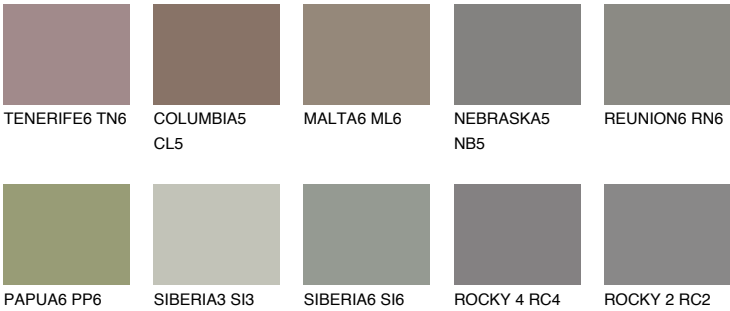

## DIAMOND MORNING

☀ 14%

### Matching colours

#### COLOURS

#### INTENSE

For more information on plasters and paints, go to [www.ceresit.en](http://www.ceresit.en)

\*The presented colours refer to plasters and paints offered by Ceresit. Due to the use of digital techniques, the presented colours might not represent the original ones, thus they cannot be considered as a reliable colour presentation. We recommend checking the authentic colour samples.