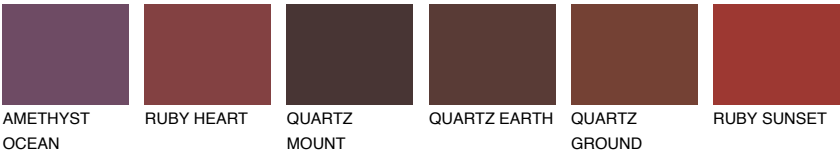

DIAMOND MORNING

☀ 14%

Matching colours

COLOURS

INTENSE

For more information on plasters and paints, go to www.ceresit.en

*The presented colours refer to plasters and paints offered by Ceresit. Due to the use of digital techniques, the presented colours might not represent the original ones, thus they cannot be considered as a reliable colour presentation. We recommend checking the authentic colour samples.