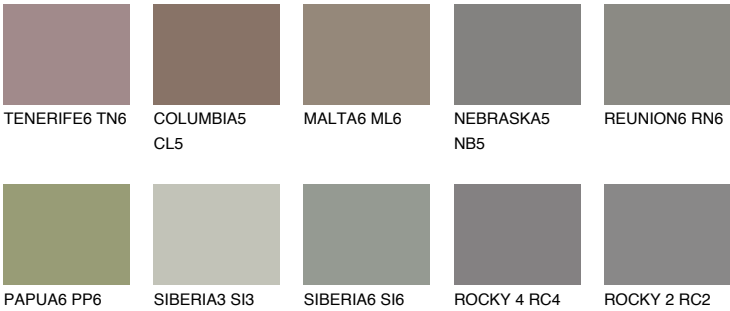

DIAMOND MORNING

14%

Matching colours

COLOURS

INTENSE

For more information on plasters and paints, go to www.ceresit.en

*The presented colours refer to plasters and paints offered by Ceresit. Due to the use of digital techniques, the presented colours might not represent the original ones, thus they cannot be considered as a reliable colour presentation. We recommend checking the authentic colour samples.