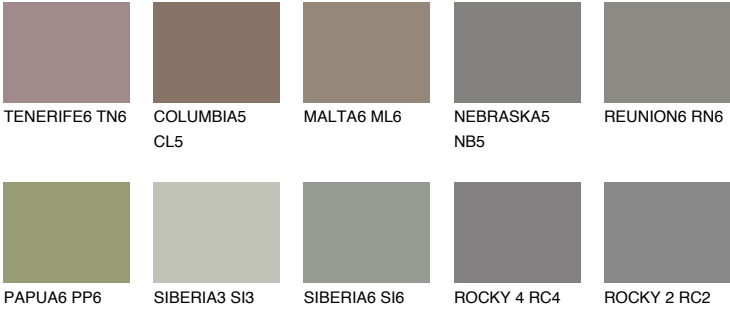

## DIAMOND MORNING

☀ 14%

### Matching colours

#### COLOURS

#### INTENSE

For more information on plasters and paints, go to [www.ceresit.en](http://www.ceresit.en)

\*The presented colours refer to plasters and paints offered by Ceresit. Due to the use of digital techniques, the presented colours might not represent the original ones, thus they cannot be considered as a reliable colour presentation. We recommend checking the authentic colour samples.