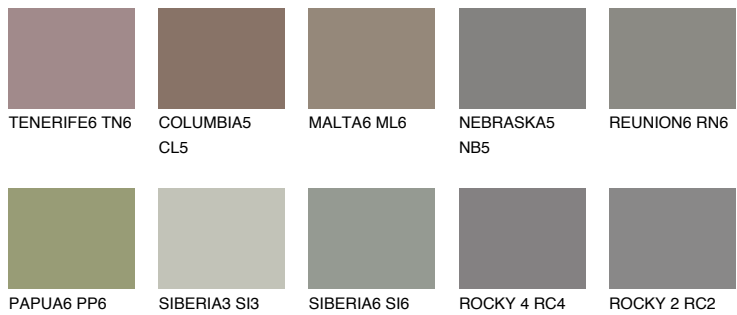

DIAMOND MORNING

14%

Matching colours

COLOURS

INTENSE

For more information on plasters and paints, go to www.ceresit.en

*The presented colours refer to plasters and paints offered by Ceresit. Due to the use of digital techniques, the presented colours might not represent the original ones, thus they cannot be considered as a reliable colour presentation. We recommend checking the authentic colour samples.