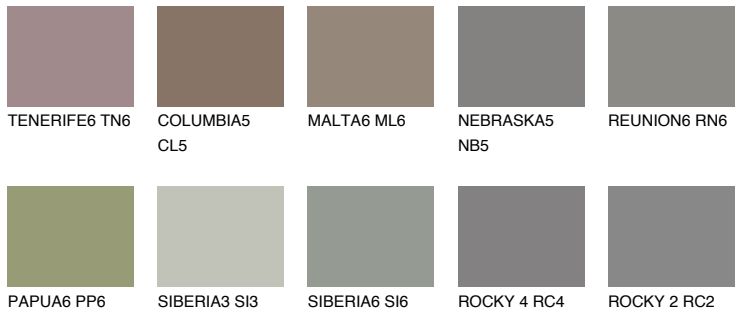

COLOUR DETAILS

DIAMOND MORNING

☀ 14%

Matching colours

COLOURS

INTENSE

For more information on plasters and paints, go to www.ceresit.en

*The presented colours refer to plasters and paints offered by Ceresit. Due to the use of digital techniques, the presented colours might not represent the original ones, thus they cannot be considered as a reliable colour presentation. We recommend checking the authentic colour samples.