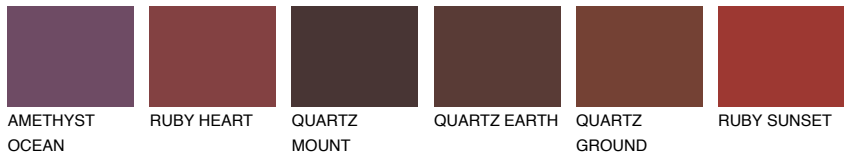

COLOUR DETAILS

DIAMOND MORNING

☀ 14%

Matching colours

COLOURS

INTENSE

For more information on plasters and paints, go to www.ceresit.en

*The presented colours refer to plasters and paints offered by Ceresit. Due to the use of digital techniques, the presented colours might not represent the original ones, thus they cannot be considered as a reliable colour presentation. We recommend checking the authentic colour samples.