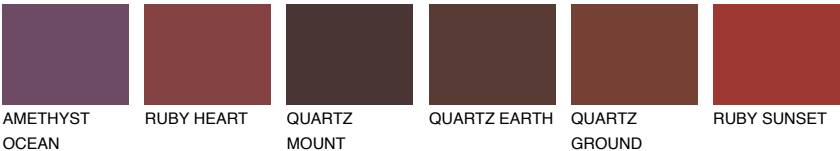

DIAMOND MORNING

14%

Matching colours

COLOURS

INTENSE

For more information on plasters and paints, go to www.ceresit.en

*The presented colours refer to plasters and paints offered by Ceresit. Due to the use of digital techniques, the presented colours might not represent the original ones, thus they cannot be considered as a reliable colour presentation. We recommend checking the authentic colour samples.