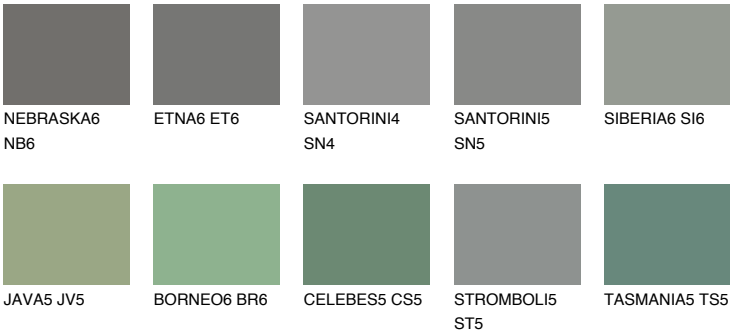

## DIAMOND EVENING

6%

### Matching colours

#### COLOURS

#### INTENSE

For more information on plasters and paints, go to [www.ceresit.en](http://www.ceresit.en)

\*The presented colours refer to plasters and paints offered by Ceresit. Due to the use of digital techniques, the presented colours might not represent the original ones, thus they cannot be considered as a reliable colour presentation. We recommend checking the authentic colour samples.