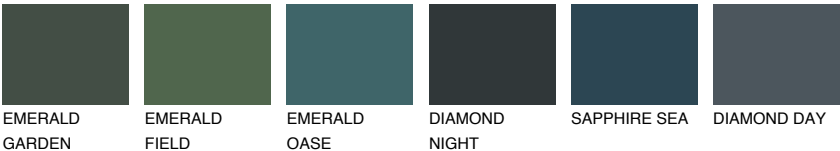

DIAMOND EVENING

6%

Matching colours

COLOURS

INTENSE

For more information on plasters and paints, go to www.ceresit.en

*The presented colours refer to plasters and paints offered by Ceresit. Due to the use of digital techniques, the presented colours might not represent the original ones, thus they cannot be considered as a reliable colour presentation. We recommend checking the authentic colour samples.