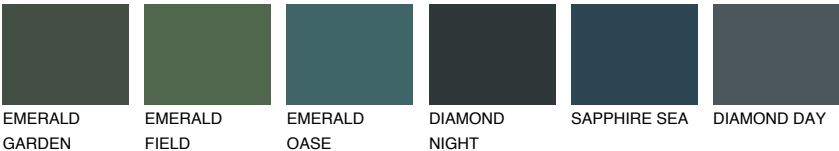

DIAMOND EVENING

6%

Matching colours

COLOURS

INTENSE

For more information on plasters and paints, go to www.ceresit.en

*The presented colours refer to plasters and paints offered by Ceresit. Due to the use of digital techniques, the presented colours might not represent the original ones, thus they cannot be considered as a reliable colour presentation. We recommend checking the authentic colour samples.