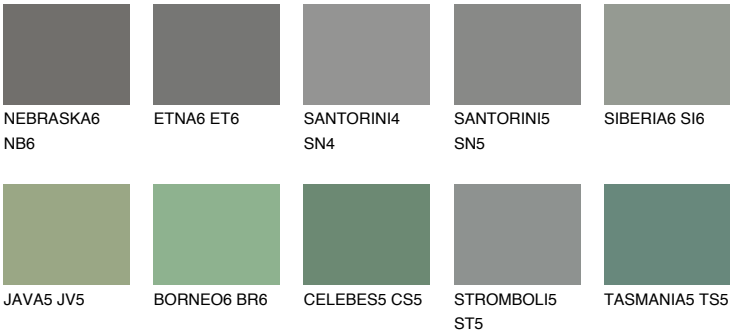

DIAMOND EVENING

6%

Matching colours

COLOURS

INTENSE

For more information on plasters and paints, go to www.ceresit.en

*The presented colours refer to plasters and paints offered by Ceresit. Due to the use of digital techniques, the presented colours might not represent the original ones, thus they cannot be considered as a reliable colour presentation. We recommend checking the authentic colour samples.