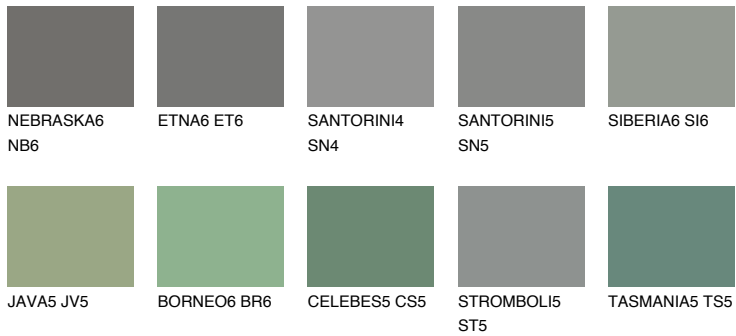

## DIAMOND EVENING

6%

### Matching colours

#### COLOURS

#### INTENSE

For more information on plasters and paints, go to  
[www.ceresit.en](http://www.ceresit.en)

\*The presented colours refer to plasters and paints offered by Ceresit. Due to the use of digital techniques, the presented colours might not represent the original ones, thus they cannot be considered as a reliable colour presentation. We recommend checking the authentic colour samples.