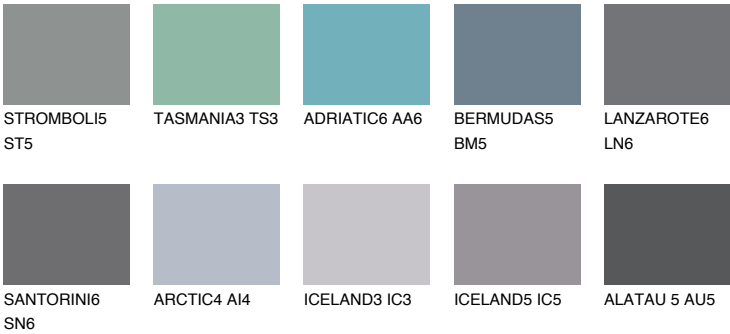

DIAMOND DAY

☀ 11%

Matching colours

COLOURS

INTENSE

For more information on plasters and paints, go to www.ceresit.en

*The presented colours refer to plasters and paints offered by Ceresit. Due to the use of digital techniques, the presented colours might not represent the original ones, thus they cannot be considered as a reliable colour presentation. We recommend checking the authentic colour samples.