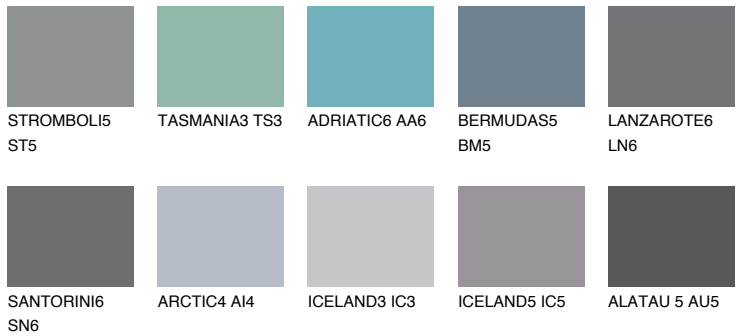

COLOUR DETAILS

DIAMOND DAY

☀ 11%

Matching colours

COLOURS

INTENSE

For more information on plasters and paints, go to www.ceresit.en

*The presented colours refer to plasters and paints offered by Ceresit. Due to the use of digital techniques, the presented colours might not represent the original ones, thus they cannot be considered as a reliable colour presentation. We recommend checking the authentic colour samples.