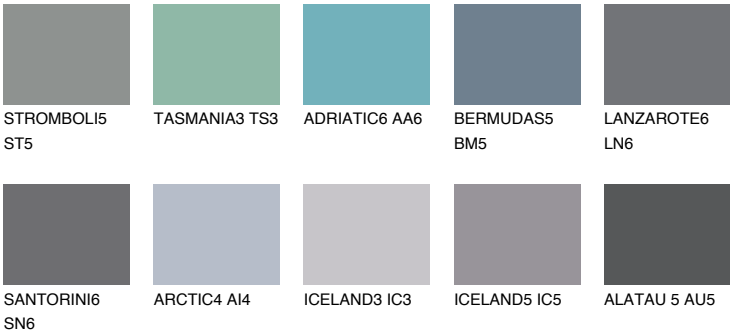

## DIAMOND DAY

☀ 11%

### Matching colours

#### COLOURS

#### INTENSE

For more information on plasters and paints, go to [www.ceresit.en](http://www.ceresit.en)

\*The presented colours refer to plasters and paints offered by Ceresit. Due to the use of digital techniques, the presented colours might not represent the original ones, thus they cannot be considered as a reliable colour presentation. We recommend checking the authentic colour samples.