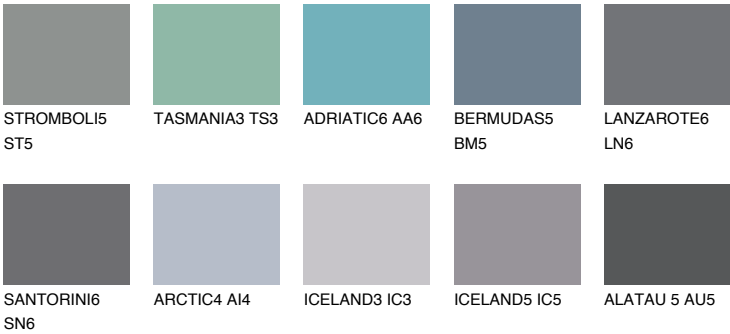

DIAMOND DAY

11%

Matching colours

COLOURS

INTENSE

For more information on plasters and paints, go to www.ceresit.en

*The presented colours refer to plasters and paints offered by Ceresit. Due to the use of digital techniques, the presented colours might not represent the original ones, thus they cannot be considered as a reliable colour presentation. We recommend checking the authentic colour samples.