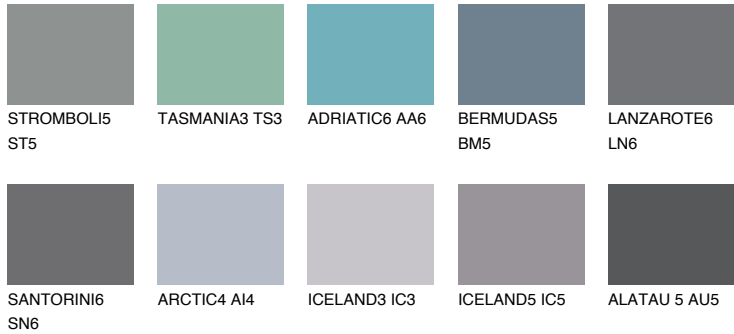

COLOUR DETAILS

DIAMOND DAY

☀ 11%

Matching colours

COLOURS

INTENSE

For more information on plasters and paints, go to www.ceresit.en

*The presented colours refer to plasters and paints offered by Ceresit. Due to the use of digital techniques, the presented colours might not represent the original ones, thus they cannot be considered as a reliable colour presentation. We recommend checking the authentic colour samples.