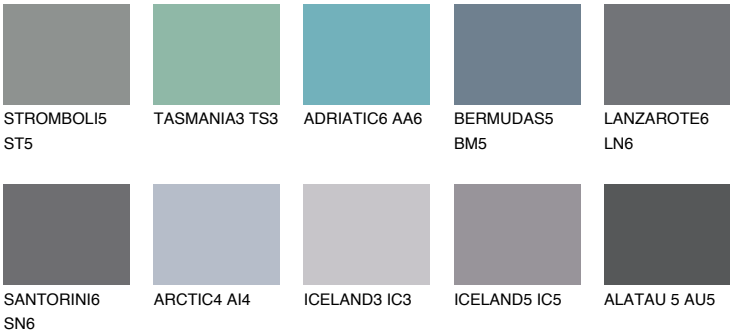

DIAMOND DAY

☀ 11%

Matching colours

COLOURS

INTENSE

For more information on plasters and paints, go to www.ceresit.en

*The presented colours refer to plasters and paints offered by Ceresit. Due to the use of digital techniques, the presented colours might not represent the original ones, thus they cannot be considered as a reliable colour presentation. We recommend checking the authentic colour samples.