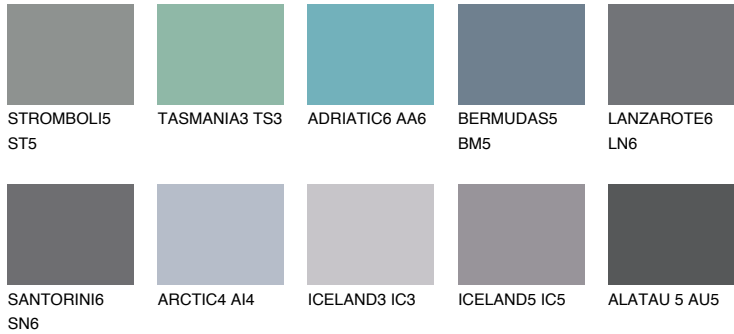

# COLOUR DETAILS

## DIAMOND DAY

☀ 11%

### Matching colours

#### COLOURS