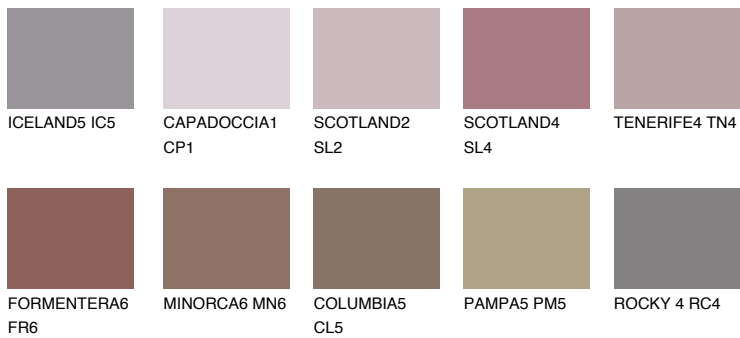

## AMETHYST WIND

11%

### Matching colours

#### COLOURS

#### INTENSE

For more information on plasters and paints, go to [www.ceresit.en](http://www.ceresit.en)

\*The presented colours refer to plasters and paints offered by Ceresit. Due to the use of digital techniques, the presented colours might not represent the original ones, thus they cannot be considered as a reliable colour presentation. We recommend checking the authentic colour samples.