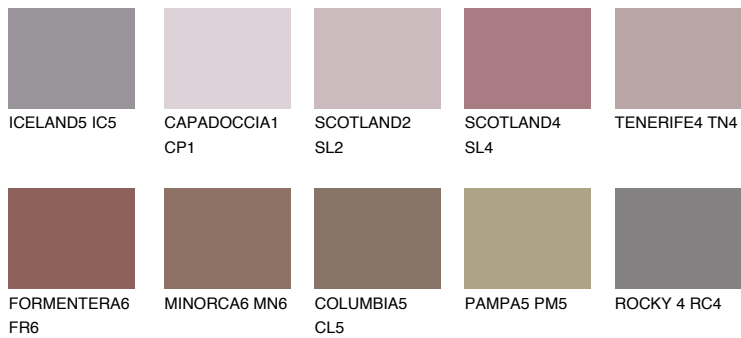

AMETHYST WIND

☀ 11%

Matching colours

COLOURS

INTENSE

For more information on plasters and paints, go to www.ceresit.en

*The presented colours refer to plasters and paints offered by Ceresit. Due to the use of digital techniques, the presented colours might not represent the original ones, thus they cannot be considered as a reliable colour presentation. We recommend checking the authentic colour samples.