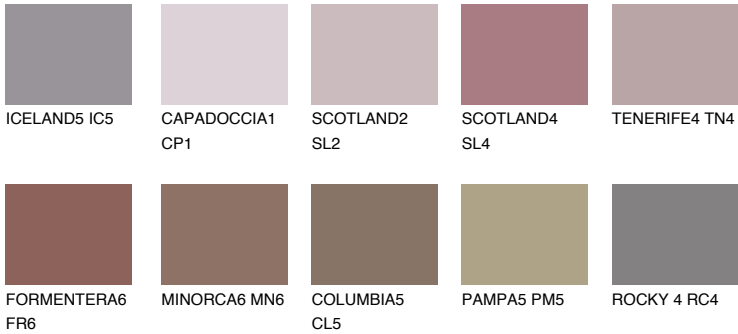

AMETHYST WIND

☀ 11%

Matching colours

COLOURS

INTENSE

For more information on plasters and paints, go to www.ceresit.en

*The presented colours refer to plasters and paints offered by Ceresit. Due to the use of digital techniques, the presented colours might not represent the original ones, thus they cannot be considered as a reliable colour presentation. We recommend checking the authentic colour samples.