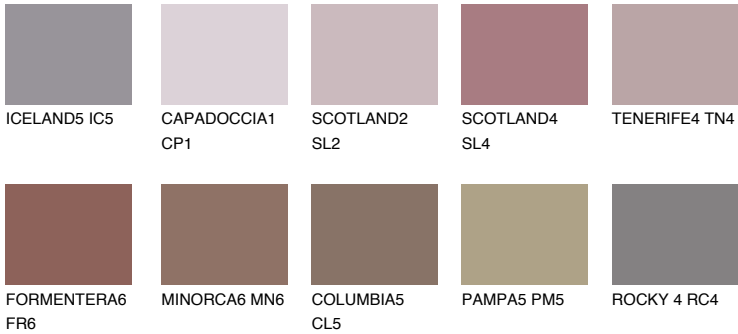

## AMETHYST WIND

☀ 11%

### Matching colours

#### COLOURS

#### INTENSE

For more information on plasters and paints, go to [www.ceresit.en](http://www.ceresit.en)

\*The presented colours refer to plasters and paints offered by Ceresit. Due to the use of digital techniques, the presented colours might not represent the original ones, thus they cannot be considered as a reliable colour presentation. We recommend checking the authentic colour samples.