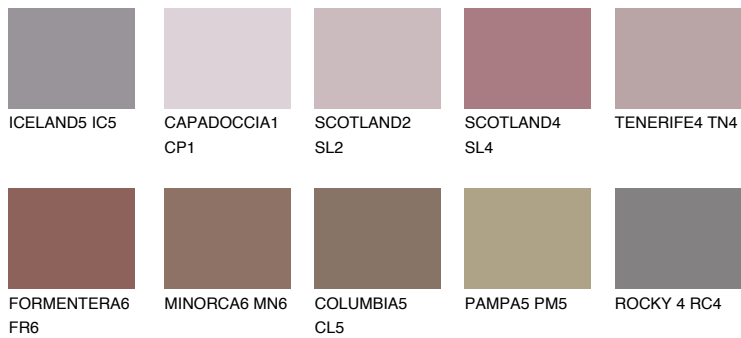

AMETHYST WIND

11%

Matching colours

COLOURS

INTENSE

For more information on plasters and paints, go to www.ceresit.en

*The presented colours refer to plasters and paints offered by Ceresit. Due to the use of digital techniques, the presented colours might not represent the original ones, thus they cannot be considered as a reliable colour presentation. We recommend checking the authentic colour samples.