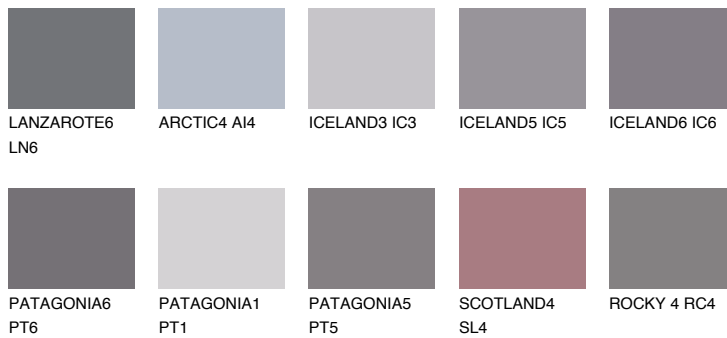

AMETHYST RAIN

☀ 11%

Matching colours

COLOURS

INTENSE

For more information on plasters and paints, go to www.ceresit.en

*The presented colours refer to plasters and paints offered by Ceresit. Due to the use of digital techniques, the presented colours might not represent the original ones, thus they cannot be considered as a reliable colour presentation. We recommend checking the authentic colour samples.