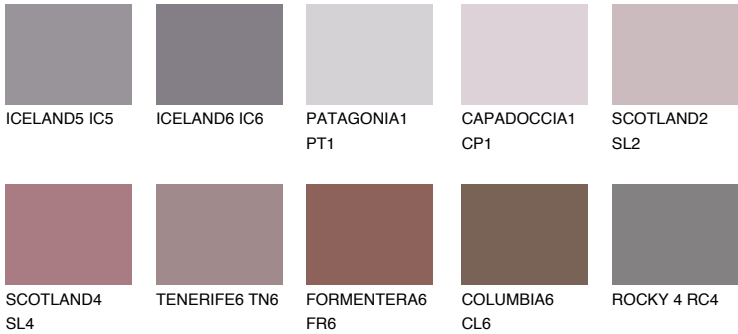

AMETHYST OCEAN

12%

Matching colours

COLOURS

INTENSE

For more information on plasters and paints, go to www.ceresit.en

*The presented colours refer to plasters and paints offered by Ceresit. Due to the use of digital techniques, the presented colours might not represent the original ones, thus they cannot be considered as a reliable colour presentation. We recommend checking the authentic colour samples.