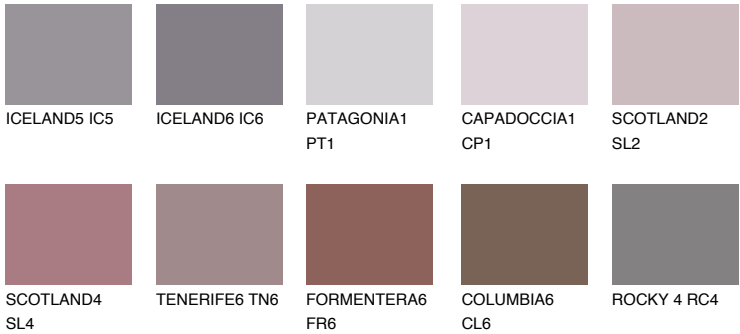

AMETHYST OCEAN

12%

Matching colours

COLOURS

INTENSE

For more information on plasters and paints, go to www.ceresit.en

*The presented colours refer to plasters and paints offered by Ceresit. Due to the use of digital techniques, the presented colours might not represent the original ones, thus they cannot be considered as a reliable colour presentation. We recommend checking the authentic colour samples.