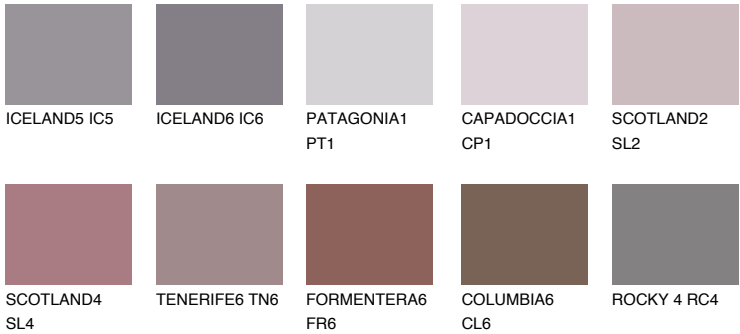

AMETHYST OCEAN

🌞 12%

Matching colours

COLOURS

INTENSE

For more information on plasters and paints, go to www.ceresit.en

*The presented colours refer to plasters and paints offered by Ceresit. Due to the use of digital techniques, the presented colours might not represent the original ones, thus they cannot be considered as a reliable colour presentation. We recommend checking the authentic colour samples.