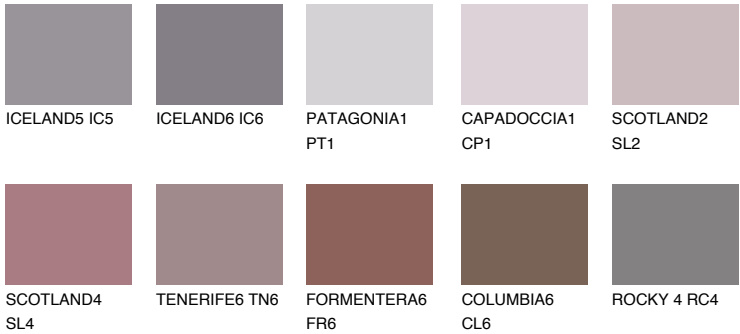

## AMETHYST OCEAN

12%

### Matching colours

#### COLOURS

#### INTENSE

For more information on plasters and paints, go to [www.ceresit.en](http://www.ceresit.en)

\*The presented colours refer to plasters and paints offered by Ceresit. Due to the use of digital techniques, the presented colours might not represent the original ones, thus they cannot be considered as a reliable colour presentation. We recommend checking the authentic colour samples.