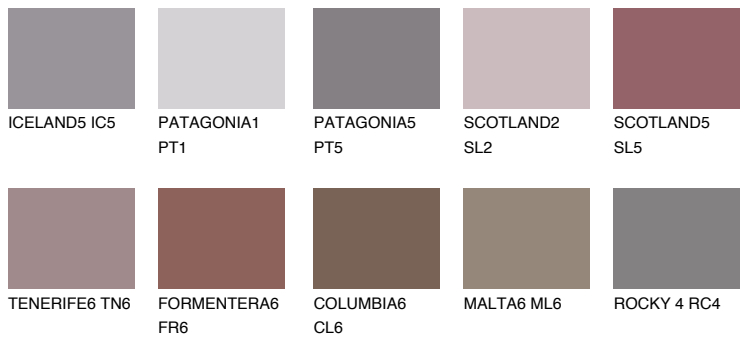

AMETHYST MIST

8%

Matching colours

COLOURS

INTENSE

For more information on plasters and paints, go to www.ceresit.en

*The presented colours refer to plasters and paints offered by Ceresit. Due to the use of digital techniques, the presented colours might not represent the original ones, thus they cannot be considered as a reliable colour presentation. We recommend checking the authentic colour samples.