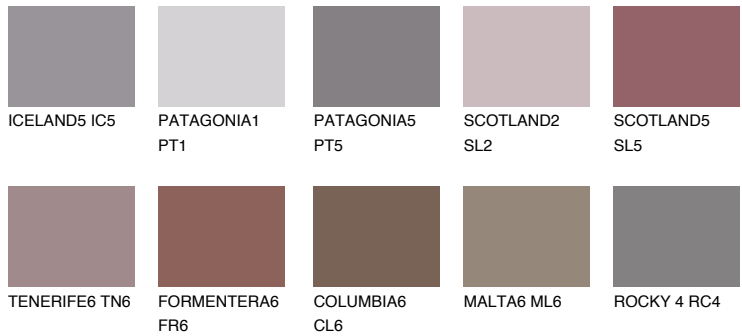

COLOUR DETAILS

AMETHYST MIST

8%

Matching colours

COLOURS

INTENSE

For more information on plasters and paints, go to www.ceresit.en

*The presented colours refer to plasters and paints offered by Ceresit. Due to the use of digital techniques, the presented colours might not represent the original ones, thus they cannot be considered as a reliable colour presentation. We recommend checking the authentic colour samples.