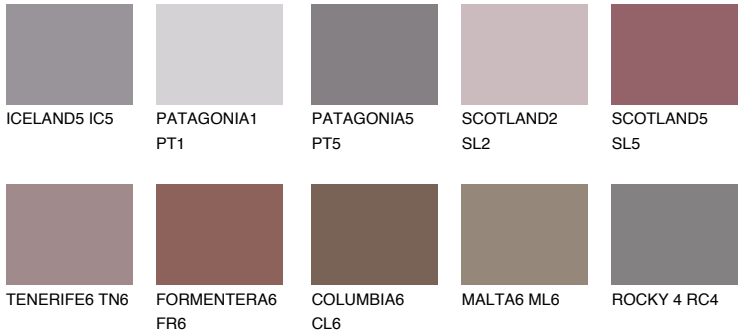

AMETHYST MIST

8%

Matching colours

COLOURS

INTENSE

For more information on plasters and paints, go to www.ceresit.en

*The presented colours refer to plasters and paints offered by Ceresit. Due to the use of digital techniques, the presented colours might not represent the original ones, thus they cannot be considered as a reliable colour presentation. We recommend checking the authentic colour samples.