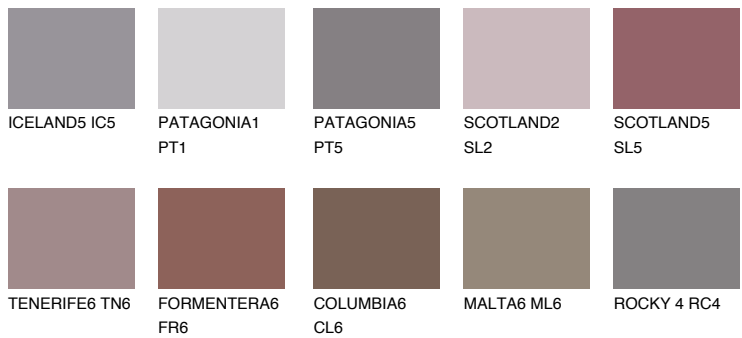

# COLOUR DETAILS

## AMETHYST MIST

8%

### Matching colours

#### COLOURS