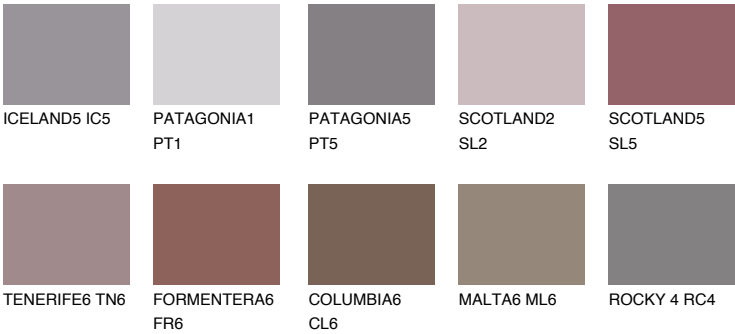

AMETHYST MIST

8%

Matching colours

COLOURS

INTENSE

For more information on plasters and paints, go to www.ceresit.en

*The presented colours refer to plasters and paints offered by Ceresit. Due to the use of digital techniques, the presented colours might not represent the original ones, thus they cannot be considered as a reliable colour presentation. We recommend checking the authentic colour samples.