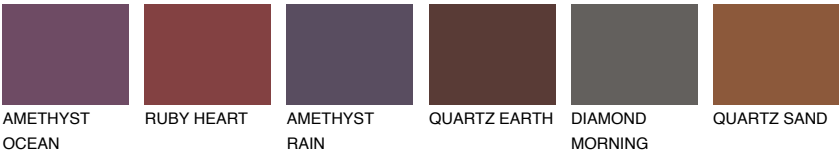

## AMETHYST AIR

☀ 11%

### Matching colours

#### COLOURS

#### INTENSE

For more information on plasters and paints, go to [www.ceresit.en](http://www.ceresit.en)

\*The presented colours refer to plasters and paints offered by Ceresit. Due to the use of digital techniques, the presented colours might not represent the original ones, thus they cannot be considered as a reliable colour presentation. We recommend checking the authentic colour samples.