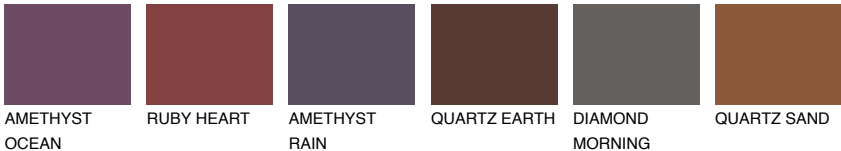

AMETHYST AIR

☀ 11%

Matching colours

COLOURS

INTENSE

For more information on plasters and paints, go to www.ceresit.en

*The presented colours refer to plasters and paints offered by Ceresit. Due to the use of digital techniques, the presented colours might not represent the original ones, thus they cannot be considered as a reliable colour presentation. We recommend checking the authentic colour samples.