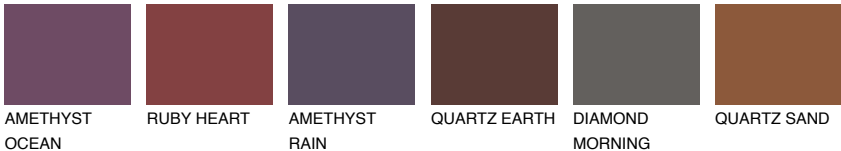

## AMETHYST AIR

☀ 11%

### Matching colours

#### COLOURS

#### INTENSE

For more information on plasters and paints, go to [www.ceresit.en](http://www.ceresit.en)

\*The presented colours refer to plasters and paints offered by Ceresit. Due to the use of digital techniques, the presented colours might not represent the original ones, thus they cannot be considered as a reliable colour presentation. We recommend checking the authentic colour samples.