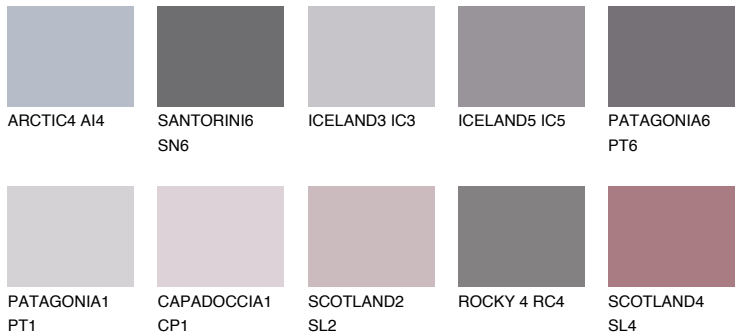

COLOUR DETAILS

AMETHYST AIR

☀ 11%

Matching colours

COLOURS

INTENSE

For more information on plasters and paints, go to www.ceresit.en

*The presented colours refer to plasters and paints offered by Ceresit. Due to the use of digital techniques, the presented colours might not represent the original ones, thus they cannot be considered as a reliable colour presentation. We recommend checking the authentic colour samples.