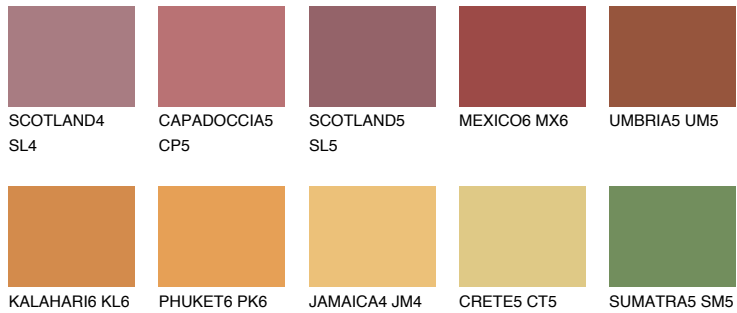

COLOUR DETAILS

AMBER PATH

☀ 24%

Matching colours

COLOURS

INTENSE

For more information on plasters and paints, go to www.ceresit.en

*The presented colours refer to plasters and paints offered by Ceresit. Due to the use of digital techniques, the presented colours might not represent the original ones, thus they cannot be considered as a reliable colour presentation. We recommend checking the authentic colour samples.