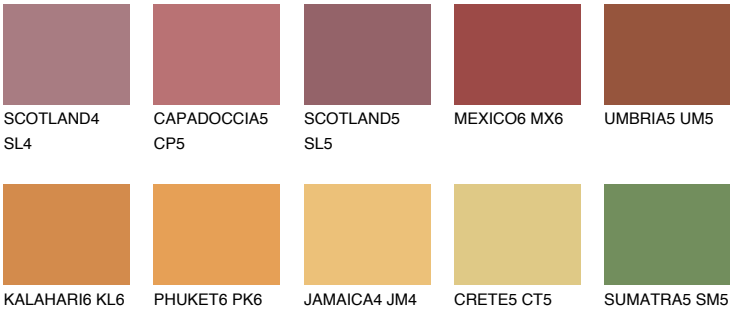

## AMBER PATH

☀ 24%

### Matching colours

#### COLOURS

#### INTENSE

For more information on plasters and paints, go to [www.ceresit.en](http://www.ceresit.en)

\*The presented colours refer to plasters and paints offered by Ceresit. Due to the use of digital techniques, the presented colours might not represent the original ones, thus they cannot be considered as a reliable colour presentation. We recommend checking the authentic colour samples.