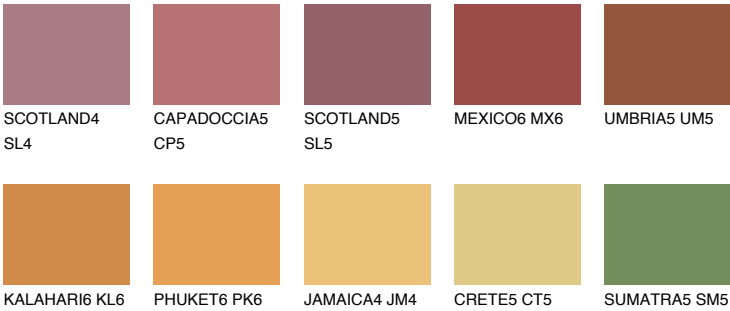

AMBER PATH

☀ 24%

Matching colours

COLOURS

INTENSE

For more information on plasters and paints, go to www.ceresit.en

*The presented colours refer to plasters and paints offered by Ceresit. Due to the use of digital techniques, the presented colours might not represent the original ones, thus they cannot be considered as a reliable colour presentation. We recommend checking the authentic colour samples.