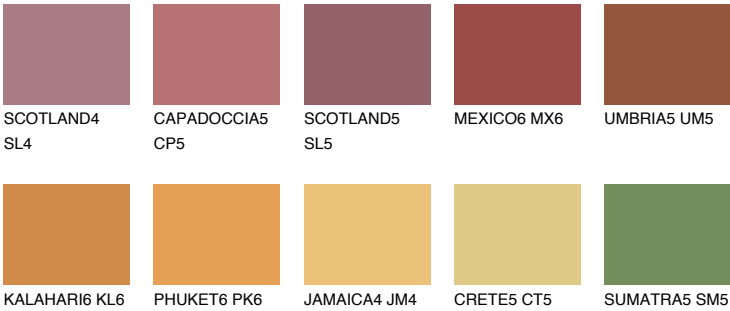

AMBER PATH

24%

Matching colours

COLOURS

INTENSE

For more information on plasters and paints, go to www.ceresit.en

*The presented colours refer to plasters and paints offered by Ceresit. Due to the use of digital techniques, the presented colours might not represent the original ones, thus they cannot be considered as a reliable colour presentation. We recommend checking the authentic colour samples.