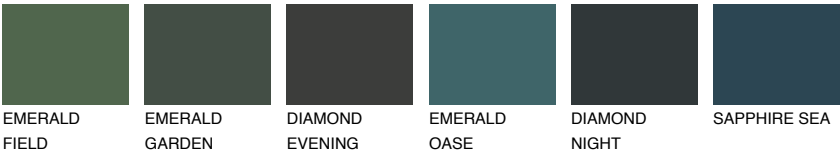

AMBER JEWEL

56%

Matching colours

COLOURS

INTENSE

For more information on plasters and paints, go to www.ceresit.en

*The presented colours refer to plasters and paints offered by Ceresit. Due to the use of digital techniques, the presented colours might not represent the original ones, thus they cannot be considered as a reliable colour presentation. We recommend checking the authentic colour samples.