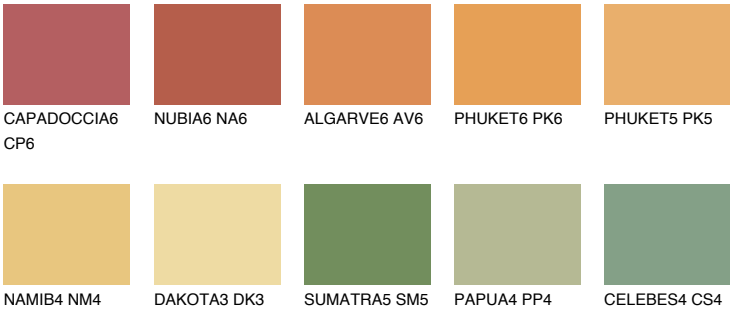

## AMBER JEWEL

56%

### Matching colours

#### COLOURS

#### INTENSE

For more information on plasters and paints, go to [www.ceresit.en](http://www.ceresit.en)

\*The presented colours refer to plasters and paints offered by Ceresit. Due to the use of digital techniques, the presented colours might not represent the original ones, thus they cannot be considered as a reliable colour presentation. We recommend checking the authentic colour samples.