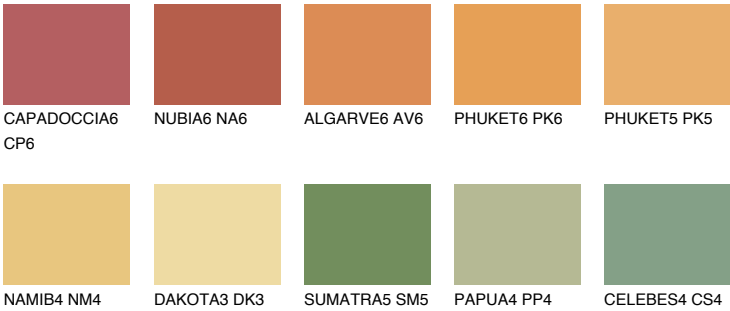

AMBER JEWEL

56%

Matching colours

COLOURS

INTENSE

For more information on plasters and paints, go to www.ceresit.en

*The presented colours refer to plasters and paints offered by Ceresit. Due to the use of digital techniques, the presented colours might not represent the original ones, thus they cannot be considered as a reliable colour presentation. We recommend checking the authentic colour samples.