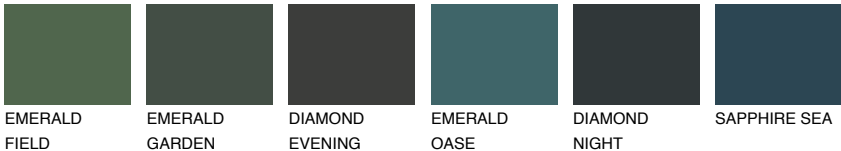

AMBER JEWEL

56%

Matching colours

COLOURS

INTENSE

For more information on plasters and paints, go to www.ceresit.en

*The presented colours refer to plasters and paints offered by Ceresit. Due to the use of digital techniques, the presented colours might not represent the original ones, thus they cannot be considered as a reliable colour presentation. We recommend checking the authentic colour samples.