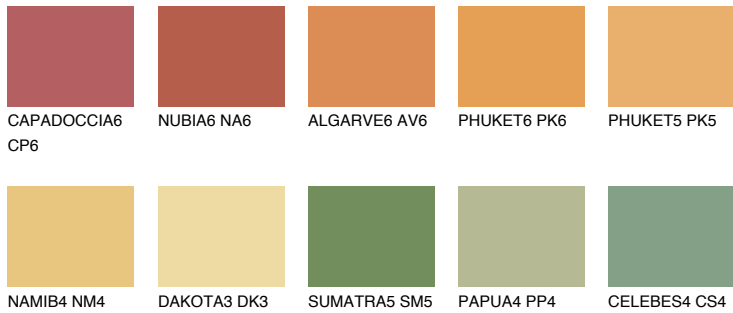

COLOUR DETAILS

AMBER JEWEL

56%

Matching colours

COLOURS

INTENSE

For more information on plasters and paints, go to www.ceresit.en

*The presented colours refer to plasters and paints offered by Ceresit. Due to the use of digital techniques, the presented colours might not represent the original ones, thus they cannot be considered as a reliable colour presentation. We recommend checking the authentic colour samples.