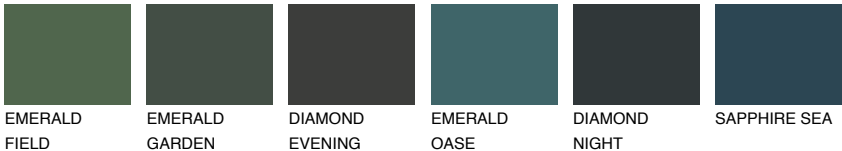

AMBER JEWEL

56%

Matching colours

COLOURS

INTENSE

For more information on plasters and paints, go to www.ceresit.en

*The presented colours refer to plasters and paints offered by Ceresit. Due to the use of digital techniques, the presented colours might not represent the original ones, thus they cannot be considered as a reliable colour presentation. We recommend checking the authentic colour samples.