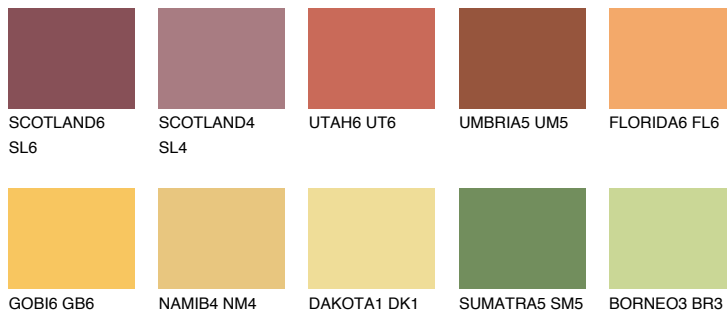

COLOUR DETAILS

AMBER ISLAND

33%

Matching colours

COLOURS

INTENSE

For more information on plasters and paints, go to www.ceresit.en

*The presented colours refer to plasters and paints offered by Ceresit. Due to the use of digital techniques, the presented colours might not represent the original ones, thus they cannot be considered as a reliable colour presentation. We recommend checking the authentic colour samples.