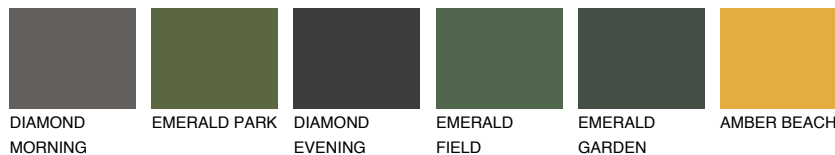

COLOUR DETAILS

AMBER ISLAND

33%

Matching colours

COLOURS

INTENSE

For more information on plasters and paints, go to www.ceresit.en

*The presented colours refer to plasters and paints offered by Ceresit. Due to the use of digital techniques, the presented colours might not represent the original ones, thus they cannot be considered as a reliable colour presentation. We recommend checking the authentic colour samples.