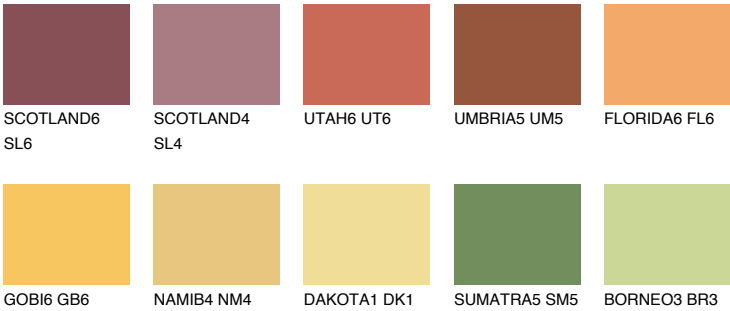

## AMBER ISLAND

33%

### Matching colours

#### COLOURS

#### INTENSE

For more information on plasters and paints, go to [www.ceresit.en](http://www.ceresit.en)

\*The presented colours refer to plasters and paints offered by Ceresit. Due to the use of digital techniques, the presented colours might not represent the original ones, thus they cannot be considered as a reliable colour presentation. We recommend checking the authentic colour samples.