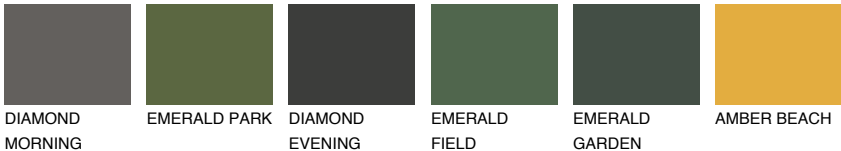

AMBER ISLAND

33%

Matching colours

COLOURS

INTENSE

For more information on plasters and paints, go to www.ceresit.en

*The presented colours refer to plasters and paints offered by Ceresit. Due to the use of digital techniques, the presented colours might not represent the original ones, thus they cannot be considered as a reliable colour presentation. We recommend checking the authentic colour samples.