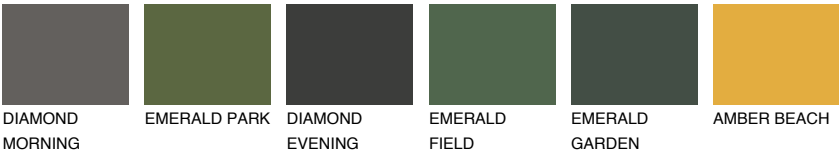

AMBER ISLAND

33%

Matching colours

COLOURS

INTENSE

For more information on plasters and paints, go to www.ceresit.en

*The presented colours refer to plasters and paints offered by Ceresit. Due to the use of digital techniques, the presented colours might not represent the original ones, thus they cannot be considered as a reliable colour presentation. We recommend checking the authentic colour samples.