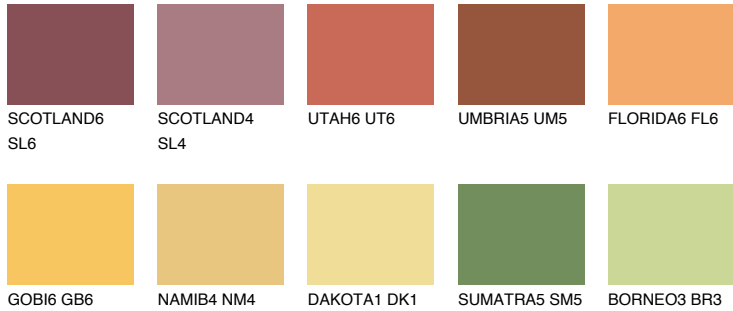

COLOUR DETAILS

AMBER ISLAND

33%

Matching colours

COLOURS

INTENSE

For more information on plasters and paints, go to www.ceresit.en

*The presented colours refer to plasters and paints offered by Ceresit. Due to the use of digital techniques, the presented colours might not represent the original ones, thus they cannot be considered as a reliable colour presentation. We recommend checking the authentic colour samples.