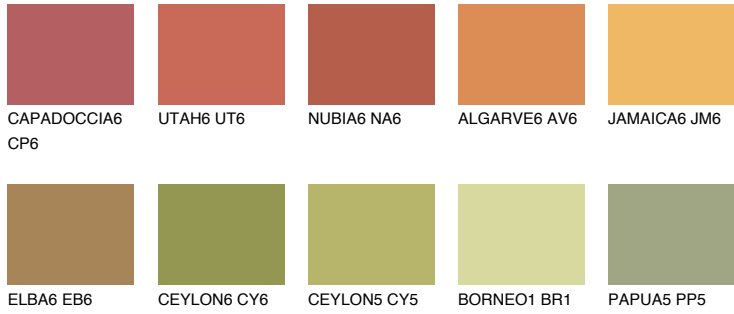

# COLOUR DETAILS

## AMBER GLASS

43%

### Matching colours

#### COLOURS