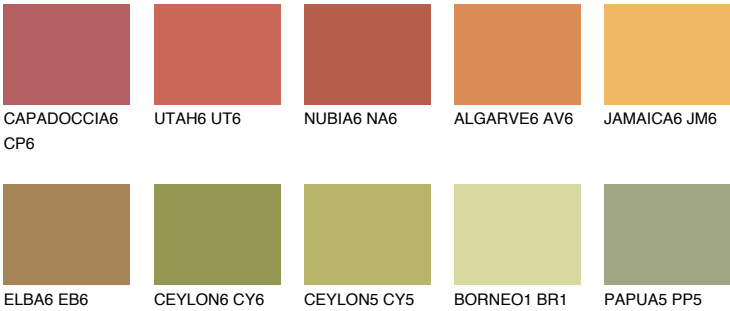

AMBER GLASS

43%

Matching colours

COLOURS

INTENSE

For more information on plasters and paints, go to www.ceresit.en

*The presented colours refer to plasters and paints offered by Ceresit. Due to the use of digital techniques, the presented colours might not represent the original ones, thus they cannot be considered as a reliable colour presentation. We recommend checking the authentic colour samples.