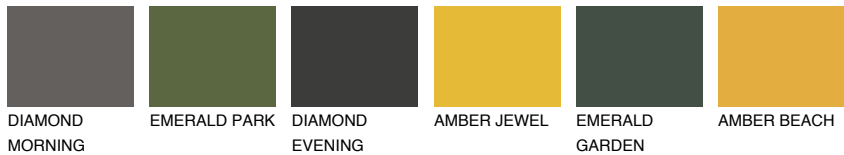

COLOUR DETAILS

AMBER GLASS

43%

Matching colours

COLOURS

INTENSE

For more information on plasters and paints, go to www.ceresit.en

*The presented colours refer to plasters and paints offered by Ceresit. Due to the use of digital techniques, the presented colours might not represent the original ones, thus they cannot be considered as a reliable colour presentation. We recommend checking the authentic colour samples.