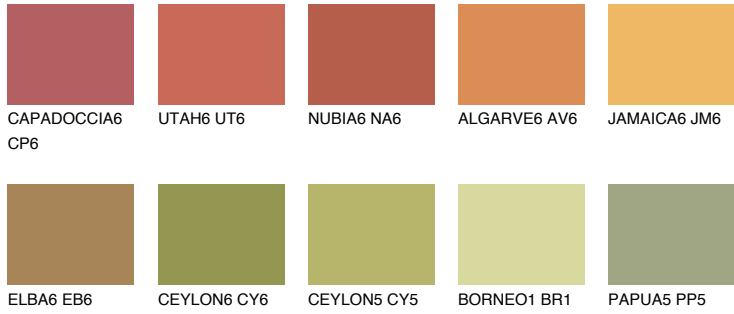

COLOUR DETAILS

AMBER GLASS

43%

Matching colours

COLOURS

INTENSE

For more information on plasters and paints, go to www.ceresit.en

*The presented colours refer to plasters and paints offered by Ceresit. Due to the use of digital techniques, the presented colours might not represent the original ones, thus they cannot be considered as a reliable colour presentation. We recommend checking the authentic colour samples.