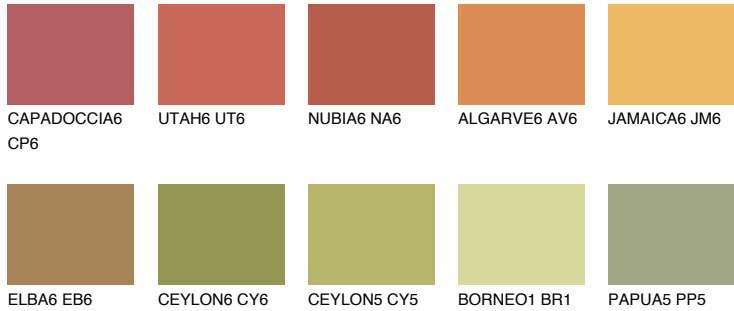

COLOUR DETAILS

AMBER GLASS

43%

Matching colours

COLOURS

INTENSE

For more information on plasters and paints, go to www.ceresit.en

*The presented colours refer to plasters and paints offered by Ceresit. Due to the use of digital techniques, the presented colours might not represent the original ones, thus they cannot be considered as a reliable colour presentation. We recommend checking the authentic colour samples.