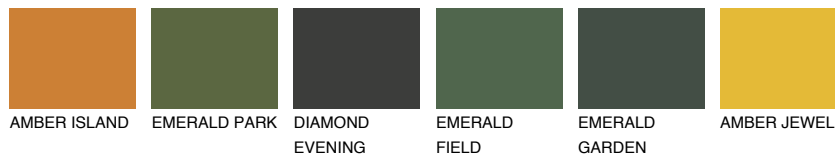

COLOUR DETAILS

AMBER BEACH

51%

Matching colours

COLOURS

INTENSE

For more information on plasters and paints, go to www.ceresit.en

*The presented colours refer to plasters and paints offered by Ceresit. Due to the use of digital techniques, the presented colours might not represent the original ones, thus they cannot be considered as a reliable colour presentation. We recommend checking the authentic colour samples.