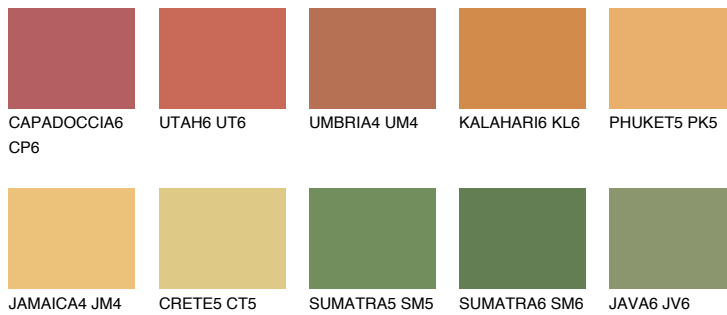

COLOUR DETAILS

AMBER BEACH

51%

Matching colours

COLOURS

INTENSE

For more information on plasters and paints, go to www.ceresit.en

*The presented colours refer to plasters and paints offered by Ceresit. Due to the use of digital techniques, the presented colours might not represent the original ones, thus they cannot be considered as a reliable colour presentation. We recommend checking the authentic colour samples.