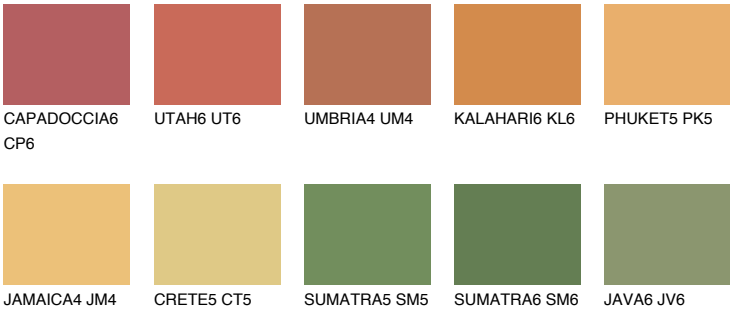

AMBER BEACH

51%

Matching colours

COLOURS

INTENSE

For more information on plasters and paints, go to www.ceresit.en

*The presented colours refer to plasters and paints offered by Ceresit. Due to the use of digital techniques, the presented colours might not represent the original ones, thus they cannot be considered as a reliable colour presentation. We recommend checking the authentic colour samples.