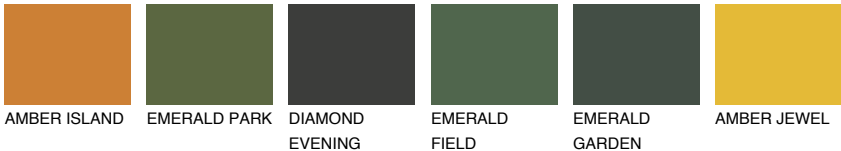

AMBER BEACH

51%

Matching colours

COLOURS

INTENSE

For more information on plasters and paints, go to www.ceresit.en

*The presented colours refer to plasters and paints offered by Ceresit. Due to the use of digital techniques, the presented colours might not represent the original ones, thus they cannot be considered as a reliable colour presentation. We recommend checking the authentic colour samples.