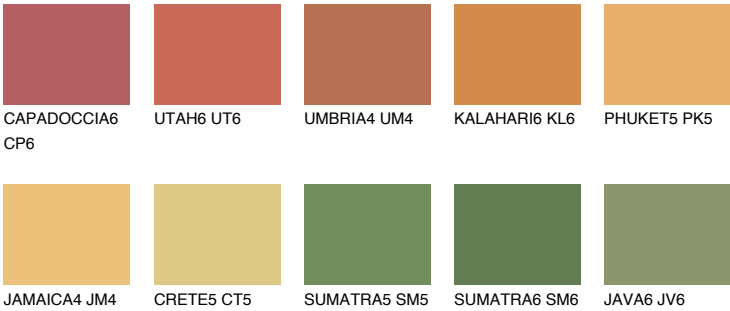

## AMBER BEACH

51%

### Matching colours

#### COLOURS

#### INTENSE

For more information on plasters and paints, go to [www.ceresit.en](http://www.ceresit.en)

\*The presented colours refer to plasters and paints offered by Ceresit. Due to the use of digital techniques, the presented colours might not represent the original ones, thus they cannot be considered as a reliable colour presentation. We recommend checking the authentic colour samples.