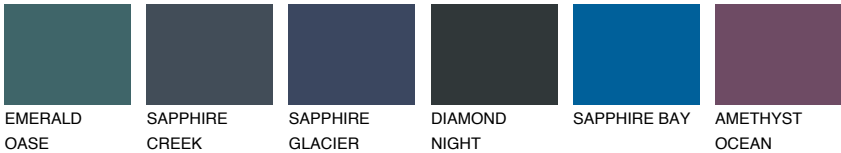

## VIRGINIA6 VR6

31% TSR 27%

### Matching colours

#### COLOURS