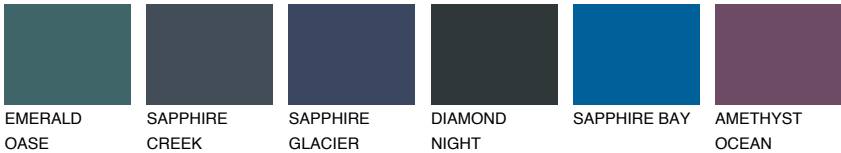

VIRGINIA6 VR6

☀ 31%   **TSR** 27%

Matching colours

COLOURS

INTENSE

For more information on plasters and paints, go to www.ceresit.en

*The presented colours refer to plasters and paints offered by Ceresit. Due to the use of digital techniques, the presented colours might not represent the original ones, thus they cannot be considered as a reliable colour presentation. We recommend checking the authentic colour samples.