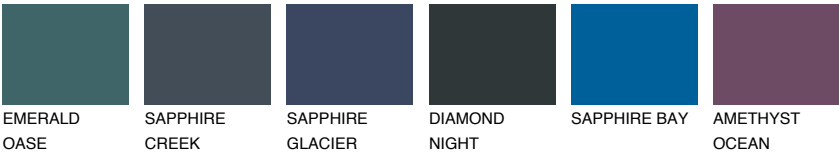

VIRGINIA6 VR6

31% TSR 27%

Matching colours

COLOURS

INTENSE

For more information on plasters and paints, go to www.ceresit.en

*The presented colours refer to plasters and paints offered by Ceresit. Due to the use of digital techniques, the presented colours might not represent the original ones, thus they cannot be considered as a reliable colour presentation. We recommend checking the authentic colour samples.