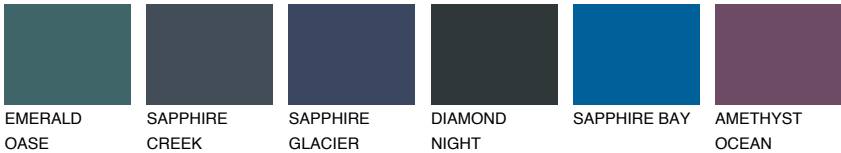

VIRGINIA6 VR6

31% TSR 27%

Matching colours

COLOURS

INTENSE

For more information on plasters and paints, go to www.ceresit.en

*The presented colours refer to plasters and paints offered by Ceresit. Due to the use of digital techniques, the presented colours might not represent the original ones, thus they cannot be considered as a reliable colour presentation. We recommend checking the authentic colour samples.