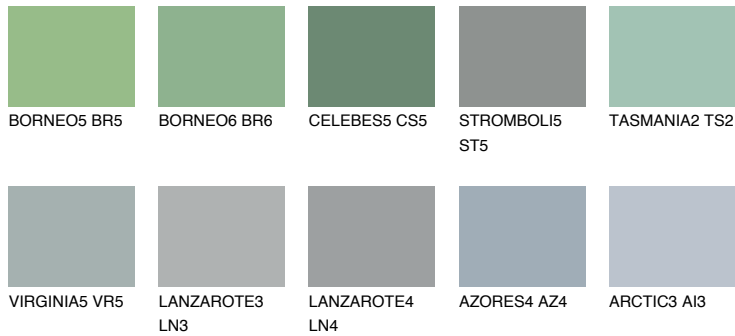

VIRGINIA6 VR6

☀ 31% **TSR** 27%

Matching colours

COLOURS

INTENSE

For more information on plasters and paints, go to
www.ceresit.en

*The presented colours refer to plasters and paints offered by Ceresit. Due to the use of digital techniques, the presented colours might not represent the original ones, thus they cannot be considered as a reliable colour presentation. We recommend checking the authentic colour samples.