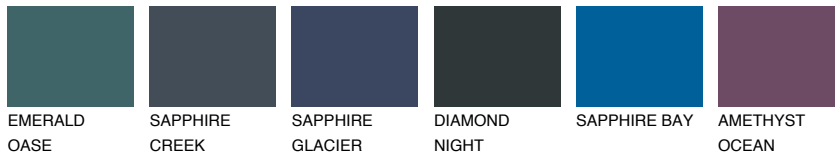

VIRGINIA6 VR6

☀ 31% **TSR** 27%

Matching colours

COLOURS

INTENSE

For more information on plasters and paints, go to
www.ceresit.en

*The presented colours refer to plasters and paints offered by Ceresit. Due to the use of digital techniques, the presented colours might not represent the original ones, thus they cannot be considered as a reliable colour presentation. We recommend checking the authentic colour samples.