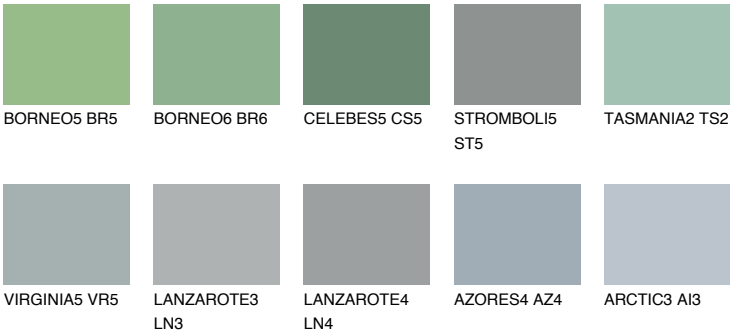

VIRGINIA6 VR6

31% TSR 27%

Matching colours

COLOURS

INTENSE

For more information on plasters and paints, go to www.ceresit.en

*The presented colours refer to plasters and paints offered by Ceresit. Due to the use of digital techniques, the presented colours might not represent the original ones, thus they cannot be considered as a reliable colour presentation. We recommend checking the authentic colour samples.