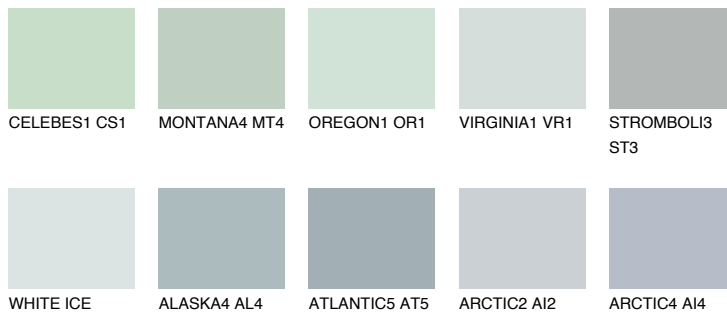

# COLOUR DETAILS

## ATLANTIC3 AT3

59% TSR 56%

### Matching colours

#### COLOURS