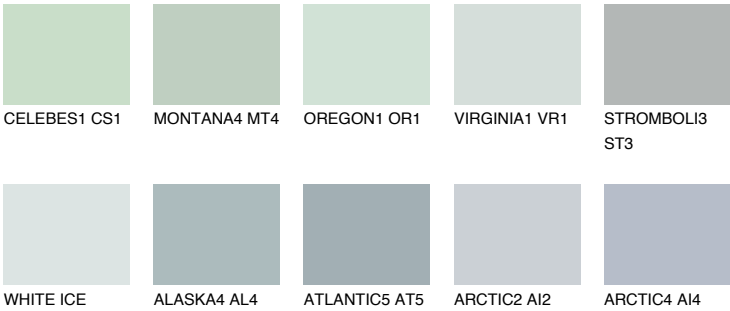

ATLANTIC3 AT3

59% **TSR** 56%

Matching colours

COLOURS

INTENSE

For more information on plasters and paints, go to www.ceresit.en

*The presented colours refer to plasters and paints offered by Ceresit. Due to the use of digital techniques, the presented colours might not represent the original ones, thus they cannot be considered as a reliable colour presentation. We recommend checking the authentic colour samples.