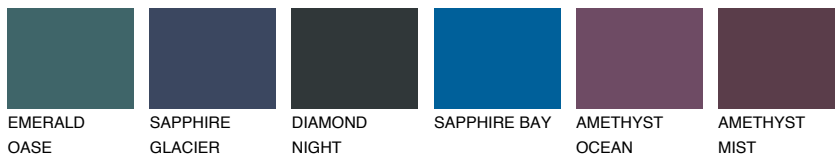

COLOUR DETAILS

ATLANTIC3 AT3

59% TSR 56%

Matching colours

COLOURS

INTENSE

For more information on plasters and paints, go to www.ceresit.en

*The presented colours refer to plasters and paints offered by Ceresit. Due to the use of digital techniques, the presented colours might not represent the original ones, thus they cannot be considered as a reliable colour presentation. We recommend checking the authentic colour samples.