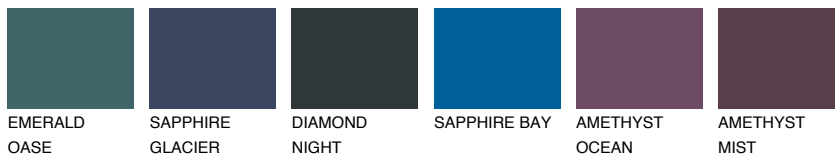

COLOUR DETAILS

ATLANTIC3 AT3

59% TSR 56%

Matching colours

COLOURS

INTENSE

For more information on plasters and paints, go to www.ceresit.en

*The presented colours refer to plasters and paints offered by Ceresit. Due to the use of digital techniques, the presented colours might not represent the original ones, thus they cannot be considered as a reliable colour presentation. We recommend checking the authentic colour samples.