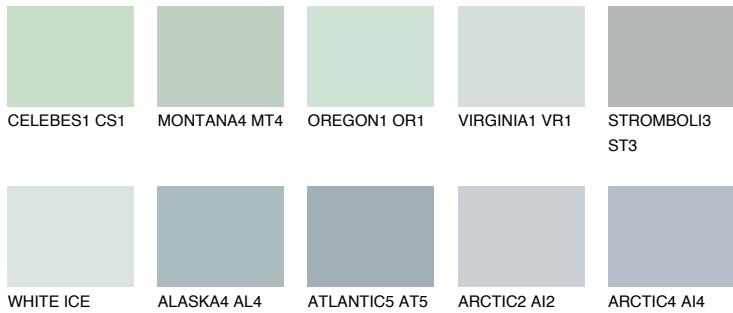

# COLOUR DETAILS

## ATLANTIC3 AT3

59% TSR 56%

### Matching colours

#### COLOURS