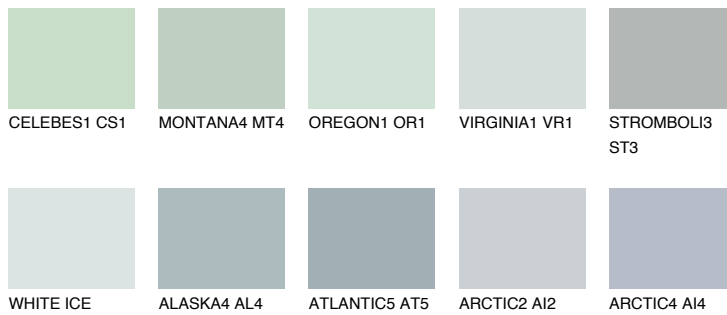

COLOUR DETAILS

ATLANTIC3 AT3

59% TSR 56%

Matching colours

COLOURS

INTENSE

For more information on plasters and paints, go to www.ceresit.en

*The presented colours refer to plasters and paints offered by Ceresit. Due to the use of digital techniques, the presented colours might not represent the original ones, thus they cannot be considered as a reliable colour presentation. We recommend checking the authentic colour samples.